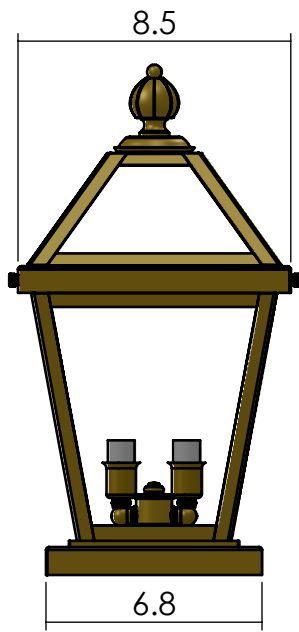

EX-5708-A23-OF

Family: London Lantern

Fixture: Pier Light

Max per Socket: 60 Watts

Sockets: 2-Candelabra Base screw in

Lantern Width: 8 inch

Durably constructed of solid brass in your choice of metal finish.