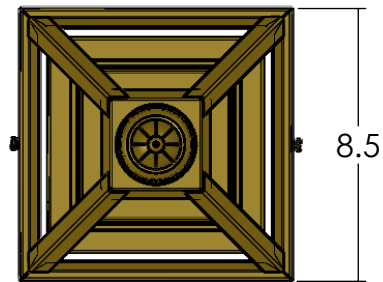

EX-5708-A23-OF

Family: London Lantern

Fixture: Pier Light

Max per Socket: 60 Watts

Sockets: 2-Candelabra Base screw in

Lantern Width: 8 inch

Durably constructed of solid brass in your choice of metal finish.