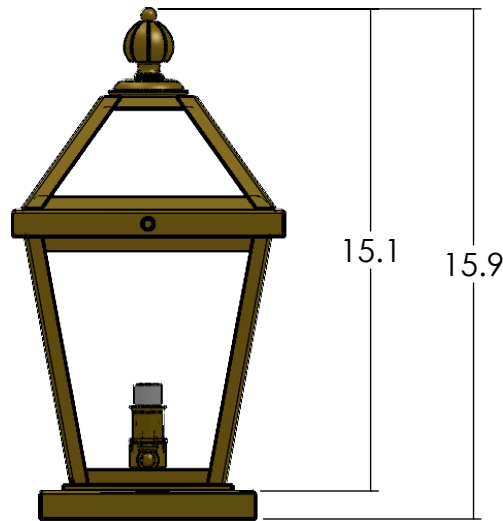

EX-5708-A23-OF

Family: London Lantern

Fixture: Pier Light

Max per Socket: 60 Watts

Sockets: 2-Candelabra Base screw in

Lantern Width: 8 inch

Durably constructed of solid brass in your choice of metal finish.