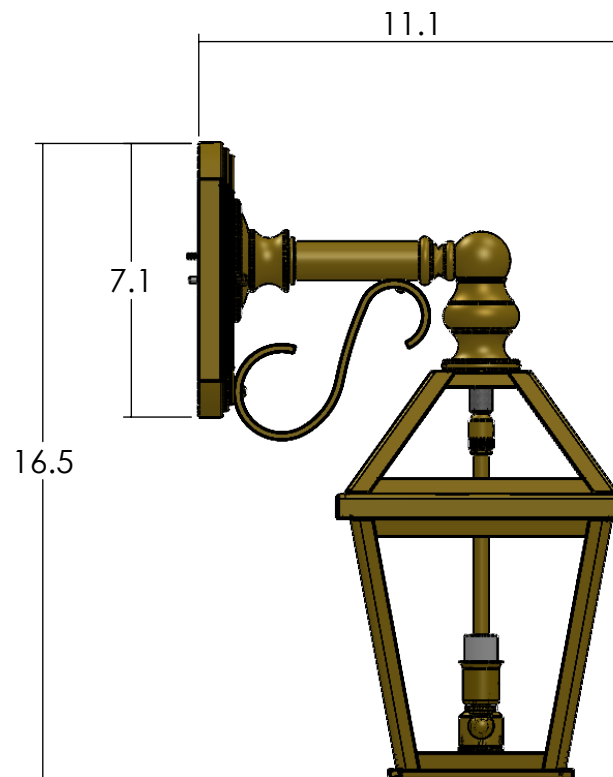

EX-5707-A37

Family: London Lantern

Fixture: Scrolled Drop Wall
Sconce Light

Max per Socket: 150 Watts

Sockets: 1-Medium Base
screw in

Lantern Width: 7 inch

Durably constructed of solid
brass in your choice of metal
finish.

Made in USA by Brass Light
Gallery.

UL listed for exterior or interior
location.

Accepts incandescent, CFL,
or LED light bulb types.