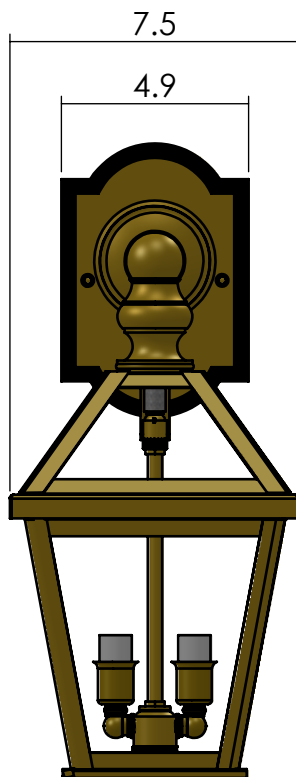

EX-5707-A37

Family: London Lantern

Fixture: Scrolled Drop Wall
Sconce Light

Max per Socket: 150 Watts

Sockets: 1-Medium Base
screw in

Lantern Width: 7 inch

Durably constructed of solid
brass in your choice of metal
finish.

Made in USA by Brass Light
Gallery.

UL listed for exterior or interior
location.

Accepts incandescent, CFL,
or LED light bulb types.