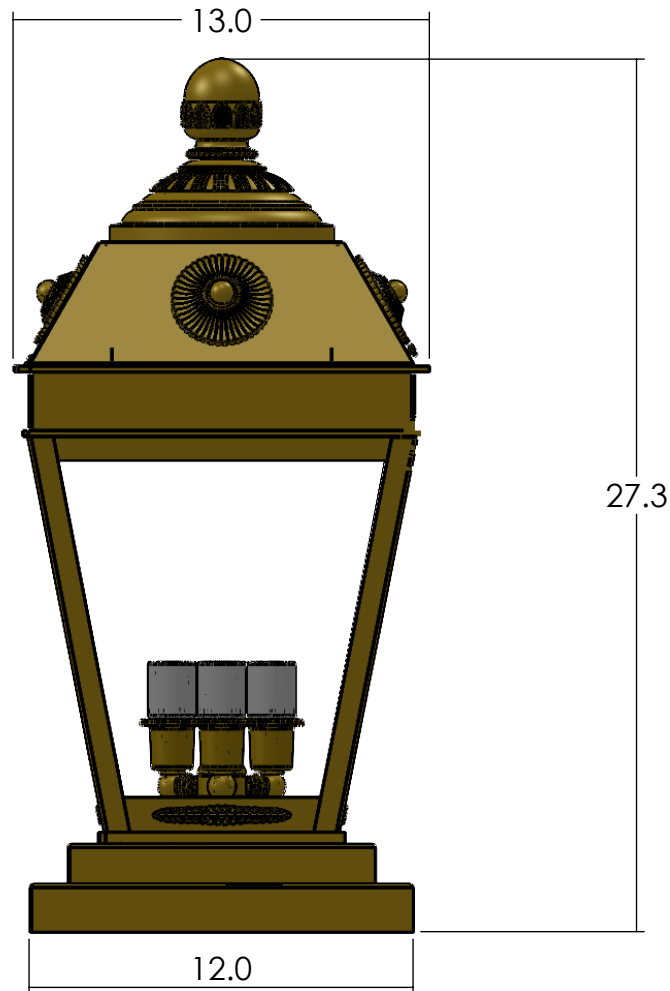

EX-5513-A23

Family: French Country Lantern

Fixture: Pier Light

Max per Socket: 100 Watts

Sockets: 3-Medium Base screw in

Lantern Width: 13 inch

Durably constructed of solid brass in your choice of metal finish.