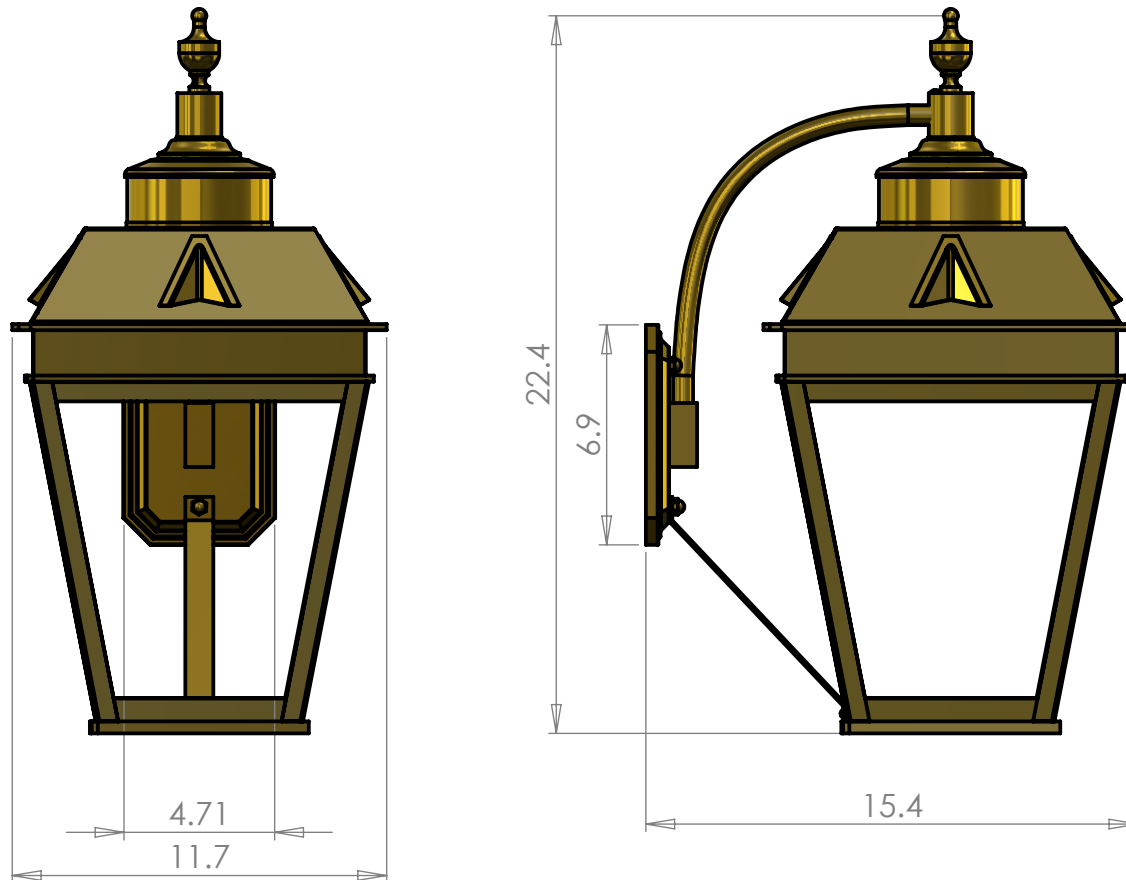

EX-5411-A12

Family: Georgian Lantern

Fixture: Exterior Wall Light

Mount: Wall

Max per Socket: 150 Watts

Sockets: 1-Medium Base screw in

Lantern Width: 11 inch

Durably constructed of solid brass in your choice of metal finish.

Made in USA by Brass Light Gallery.

UL listed for exterior or interior location.

Accepts incandescent, CFL, or LED light bulb types.