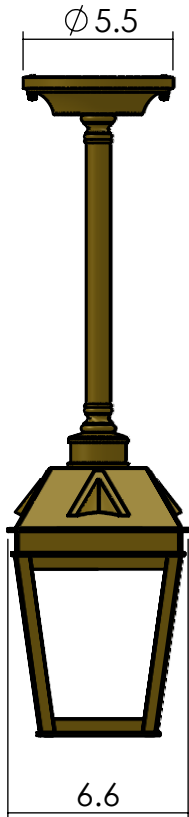

EX-5406-A19

Family: Georgian Lantern

Fixture: Flush Ceiling Light

Max per Socket: 150 Watts

Sockets: 1-Medium Base screw in

Lantern Width: 6 inch

Durably constructed of solid brass in your choice of metal finish.