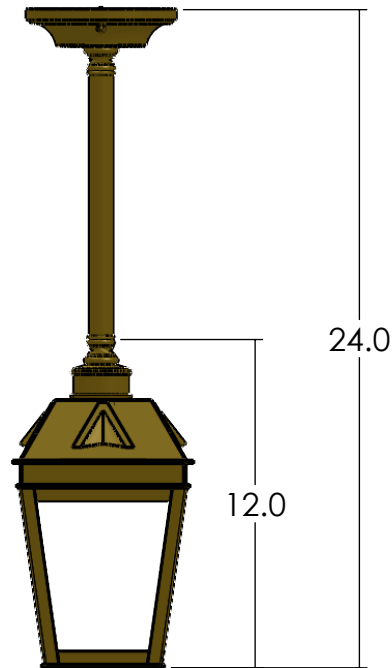

EX-5406-A19

Family: Georgian Lantern

Fixture: Flush Ceiling Light

Max per Socket: 150 Watts

Sockets: 1-Medium Base screw in

Lantern Width: 6 inch

Durably constructed of solid brass in your choice of metal finish.