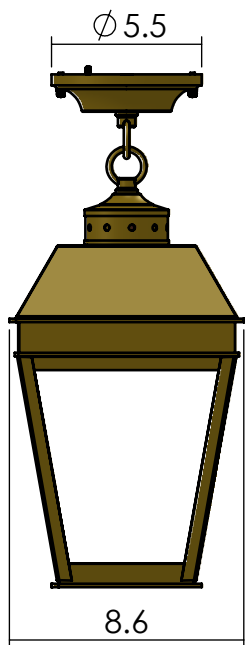

## EX-5309-A18

Family: Provincial Lantern

Fixture: Chain Hung Pendant Light

Max per Socket: 150 Watts

Sockets: 1-Medium Base screw in

Lantern Width: 9 inch

Durably constructed of solid brass in your choice of metal finish.