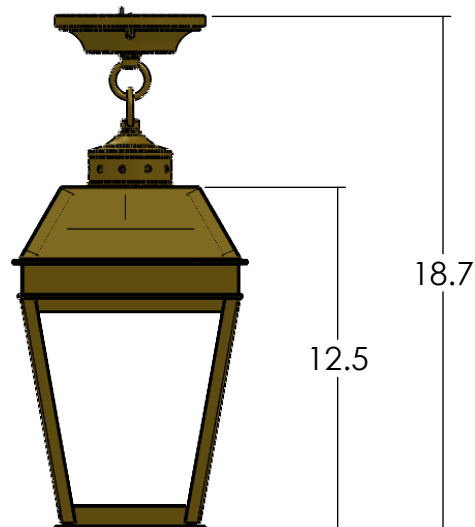

## EX-5309-A18

Family: Provincial Lantern

Fixture: Chain Hung Pendant Light

Max per Socket: 150 Watts

Sockets: 1-Medium Base screw in

Lantern Width: 9 inch

Durably constructed of solid brass in your choice of metal finish.