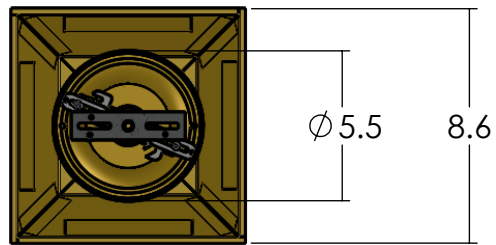

## EX-5309-A18

Family: Provincial Lantern

Fixture: Chain Hung Pendant Light

Max per Socket: 150 Watts

Sockets: 1-Medium Base screw in

Lantern Width: 9 inch

Durably constructed of solid brass in your choice of metal finish.