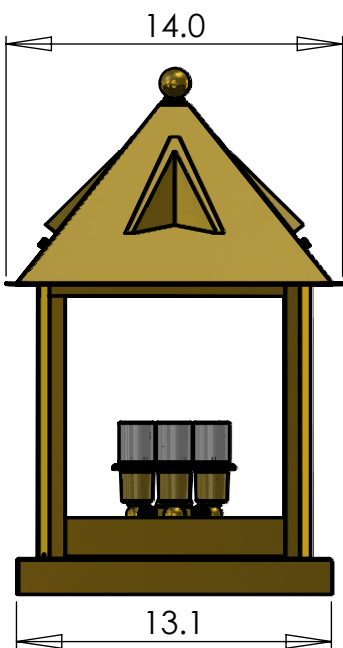

EX-5214-A23

Family: Cottage Lantern

Fixture: Pier Light

Mount: Post and Pier

Max per Socket: 100 Watts

Sockets: 3-Medium Base screw in

Lantern Width: 14 inch

Durably constructed of solid brass in your choice of metal finish.