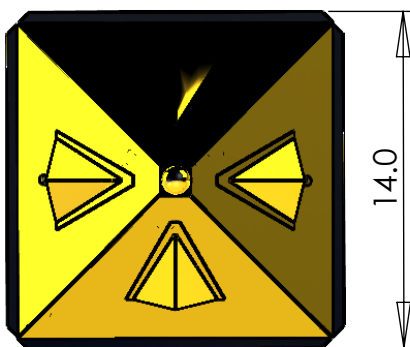

EX-5214-A23

Family: Cottage Lantern

Fixture: Pier Light

Mount: Post and Pier

Max per Socket: 100 Watts

Sockets: 3-Medium Base screw in

Lantern Width: 14 inch

Durably constructed of solid brass in your choice of metal finish.