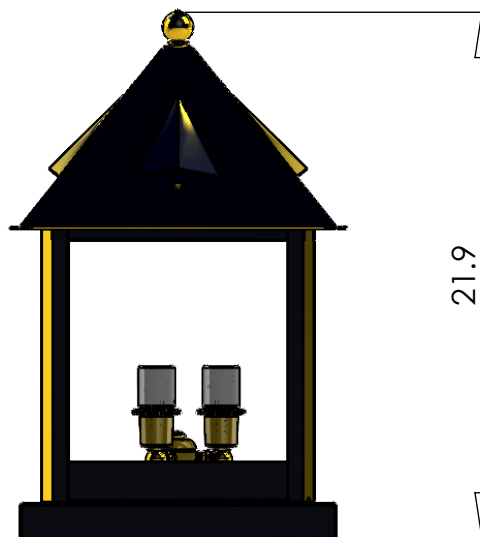

EX-5214-A23

Family: Cottage Lantern

Fixture: Pier Light

Mount: Post and Pier

Max per Socket: 100 Watts

Sockets: 3-Medium Base screw in

Lantern Width: 14 inch

Durably constructed of solid brass in your choice of metal finish.

Made in USA by Brass Light Gallery.

UL listed for exterior location.

Accepts incandescent, CFL, or LED light bulb types.