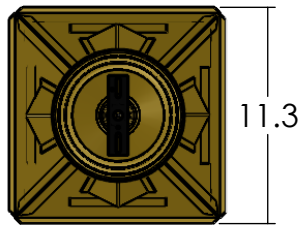

EX-5212-A19

Family: Cottage Lantern

Fixture: Pendant Light

Mount: Ceiling

Max per Socket: 150 Watts

Sockets: 1-Medium Base screw in

Lantern Width: 12 inch

Durably constructed of solid brass in your choice of metal finish.

Made in USA by Brass Light Gallery.

UL listed for exterior or interior location.

Accepts incandescent, CFL, or LED light bulb types.