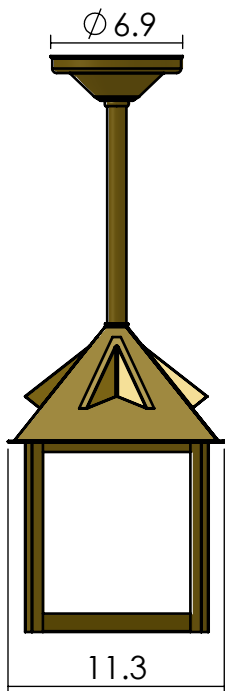

EX-5212-A19

Family: Cottage Lantern

Fixture: Pendant Light

Mount: Ceiling

Max per Socket: 150 Watts

Sockets: 1-Medium Base screw in

Lantern Width: 12 inch

Durably constructed of solid brass in your choice of metal finish.