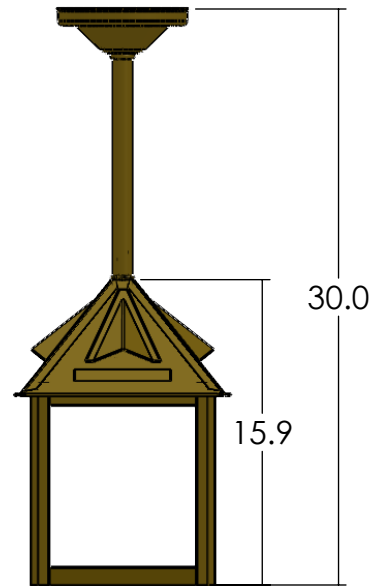

EX-5212-A19

Family: Cottage Lantern

Fixture: Pendant Light

Mount: Ceiling

Max per Socket: 150 Watts

Sockets: 1-Medium Base screw in

Lantern Width: 12 inch

Durably constructed of solid brass in your choice of metal finish.