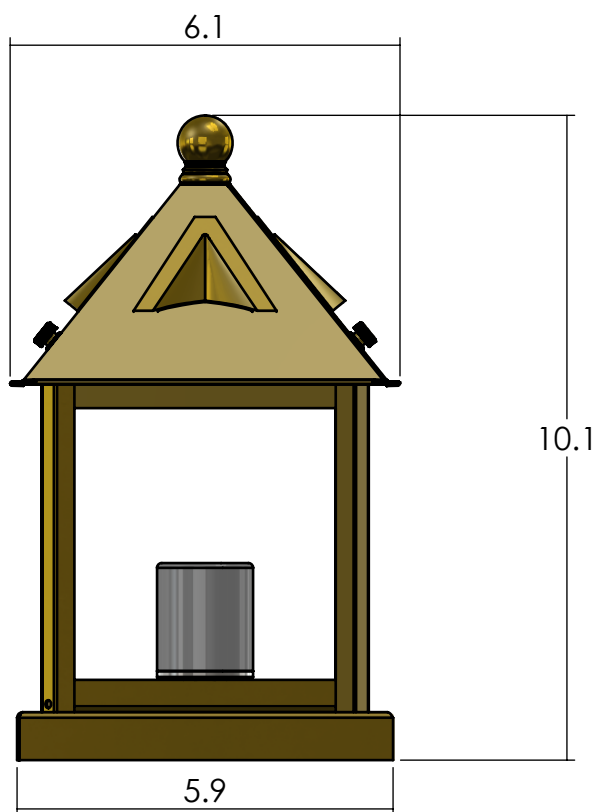

EX-5206-A23

Family: Cottage Lantern

Fixture: Pier Light

Max per Socket: 150 Watts

Sockets: 1-Medium Base screw in

Lantern Width: 6 inch

UL listed for exterior location

Durably constructed of solid brass in your choice of metal finish