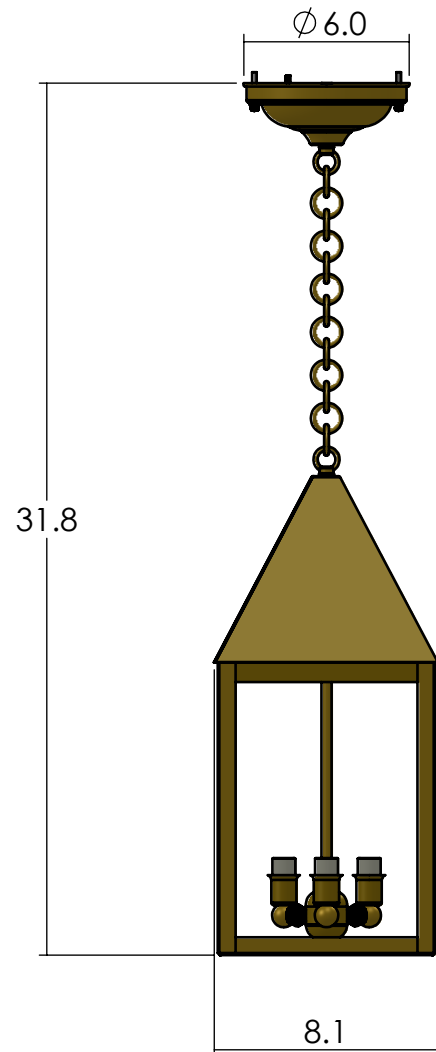

EX-5108-A18

Family: Carriage Lantern

Fixture: Chain Hung Pendant Light

Max per Socket: 60 Watts

Sockets: 3-Candelabra Base screw in

Lantern Width: 8 inch

Durably constructed of solid brass in your choice of metal finish.