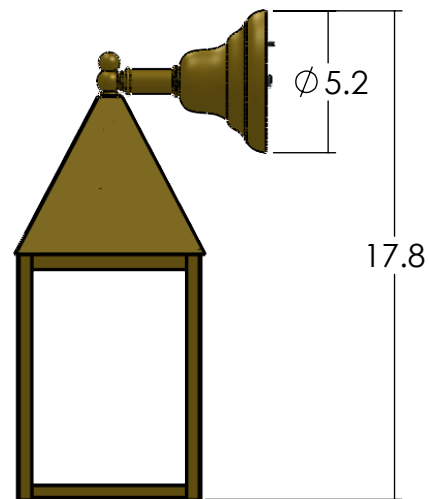

## EX-5107-A10

Family: Carriage Lantern

Fixture: Exterior Wall Light

Mount: Wall

Max per Socket: 150 Watts

Sockets: 1-Medium Base screw in

Lantern Width: 7 inch

Durably constructed of solid brass in your choice of metal finish.