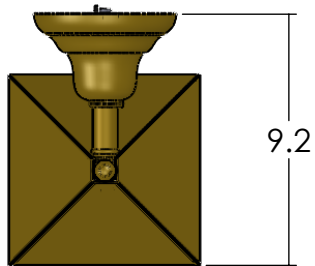

## EX-5107-A10

Family: Carriage Lantern

Fixture: Exterior Wall Light

Mount: Wall

Max per Socket: 150 Watts

Sockets: 1-Medium Base screw in

Lantern Width: 7 inch

Durably constructed of solid brass in your choice of metal finish.