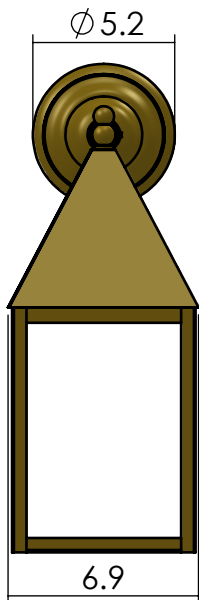

## EX-5107-A10

Family: Carriage Lantern

Fixture: Exterior Wall Light

Mount: Wall

Max per Socket: 150 Watts

Sockets: 1-Medium Base screw in

Lantern Width: 7 inch

Durably constructed of solid brass in your choice of metal finish.