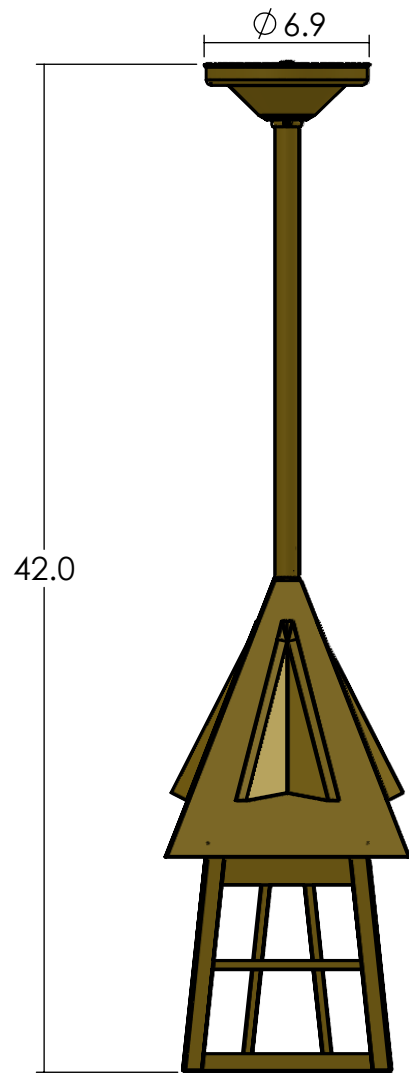

EX-5010-A19

Family: European Country  
Lantern

Fixture: Solid Stem Pendant  
Light

Max per Socket: 150 Watts

Sockets: 1-Medium Base  
screw in

Lantern Width: 10 inch

Durably constructed of solid  
brass in your choice of metal  
finish.

Made in USA by Brass Light  
Gallery.

UL listed for exterior or interior  
location.

Accepts incandescent, CFL,  
or LED light bulb types.