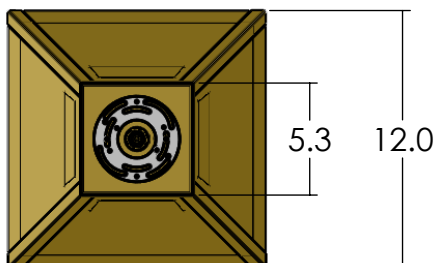

EX-4412-A18

Family: Pine Lake Lantern

Fixture: Chain Hung Pendant Light

Max per Socket: 150 Watts

Sockets: 1-Medium Base screw in

Lantern Width: 12 inch

Durably constructed of solid brass in your choice of metal finish.