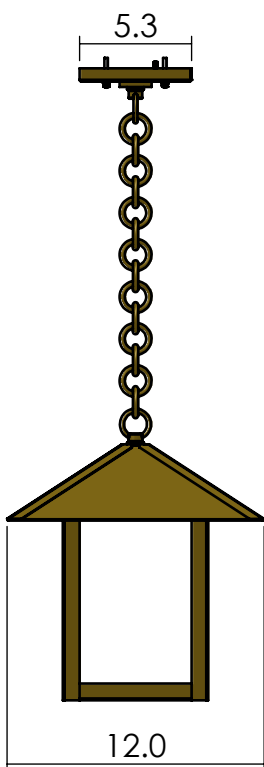

EX-4412-A18

Family: Pine Lake Lantern

Fixture: Chain Hung Pendant Light

Max per Socket: 150 Watts

Sockets: 1-Medium Base screw in

Lantern Width: 12 inch

Durably constructed of solid brass in your choice of metal finish.