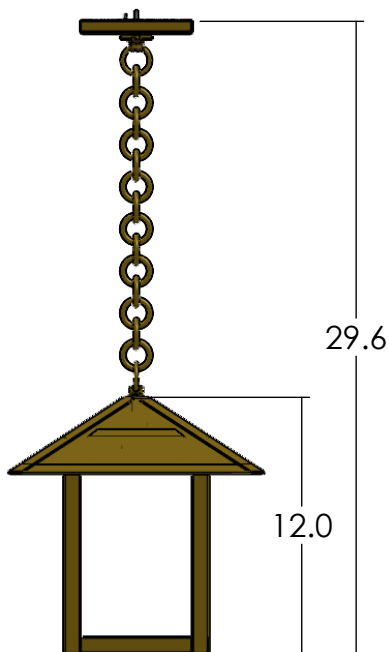

EX-4412-A18

Family: Pine Lake Lantern

Fixture: Chain Hung Pendant Light

Max per Socket: 150 Watts

Sockets: 1-Medium Base screw in

Lantern Width: 12 inch

Durably constructed of solid brass in your choice of metal finish.