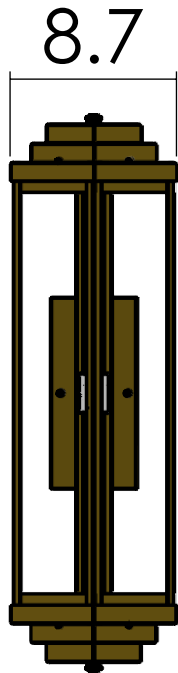

EX-4306-A15

Family: Montara Lantern

Fixture: Exterior Wall Light

Mount: Wall

Max per Socket: 75 Watts

Sockets: 2-Medium Base

Lantern Width: 6 inch

Durably constructed of solid brass in your choice of metal finish.