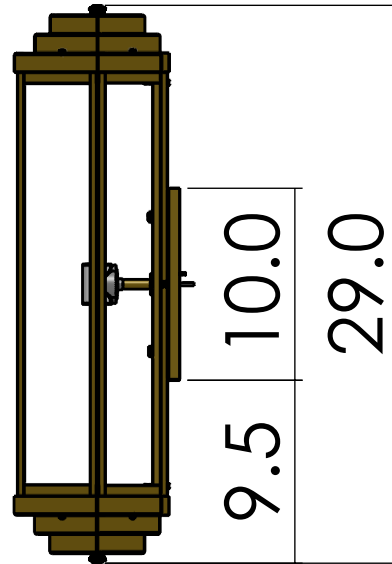

EX-4306-A15

Family: Montara Lantern

Fixture: Exterior Wall Light

Mount: Wall

Max per Socket: 75 Watts

Sockets: 2-Medium Base

Lantern Width: 6 inch

Durably constructed of solid brass in your choice of metal finish.