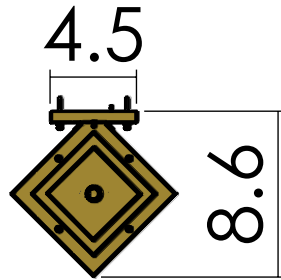

EX-4306-A15

Family: Montara Lantern

Fixture: Exterior Wall Light

Mount: Wall

Max per Socket: 75 Watts

Sockets: 2-Medium Base

Lantern Width: 6 inch

Durably constructed of solid brass in your choice of metal finish.