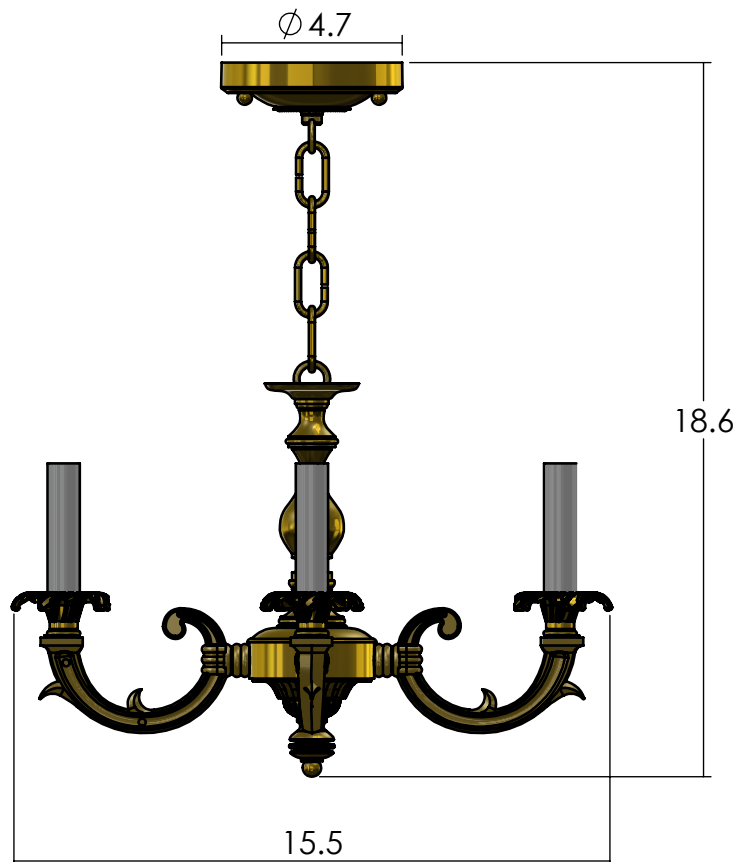

CN-544-K7-05M

Family: Saint Tropez

Fixture: Chandelier

Mount: Ceiling

Overall Length: 19 inches

Durably constructed of solid brass in your choice of metal finish.

Made in USA by Brass Light Gallery.

UL listed dry location.