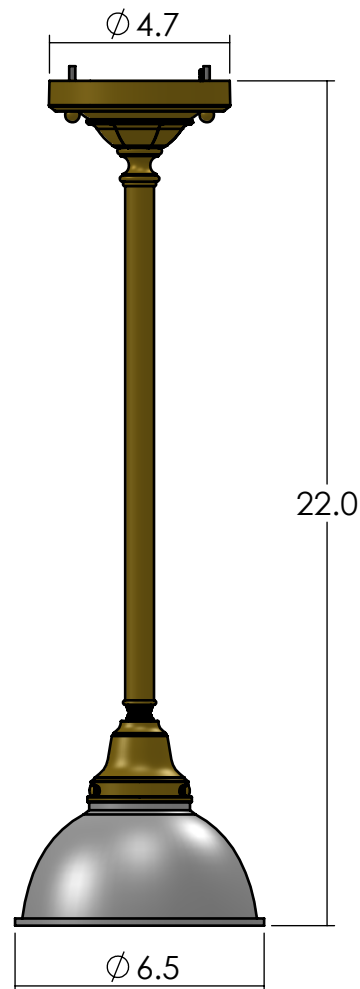

CN-532-E1-03M

Family: Ballantrae

Fixture: Pendant

Mount: Ceiling

Max per Socket: 150 Watts

Sockets: 1-Medium Base screw in

Overall Length: 22 inches

Durably constructed of solid brass in your choice of metal finish.