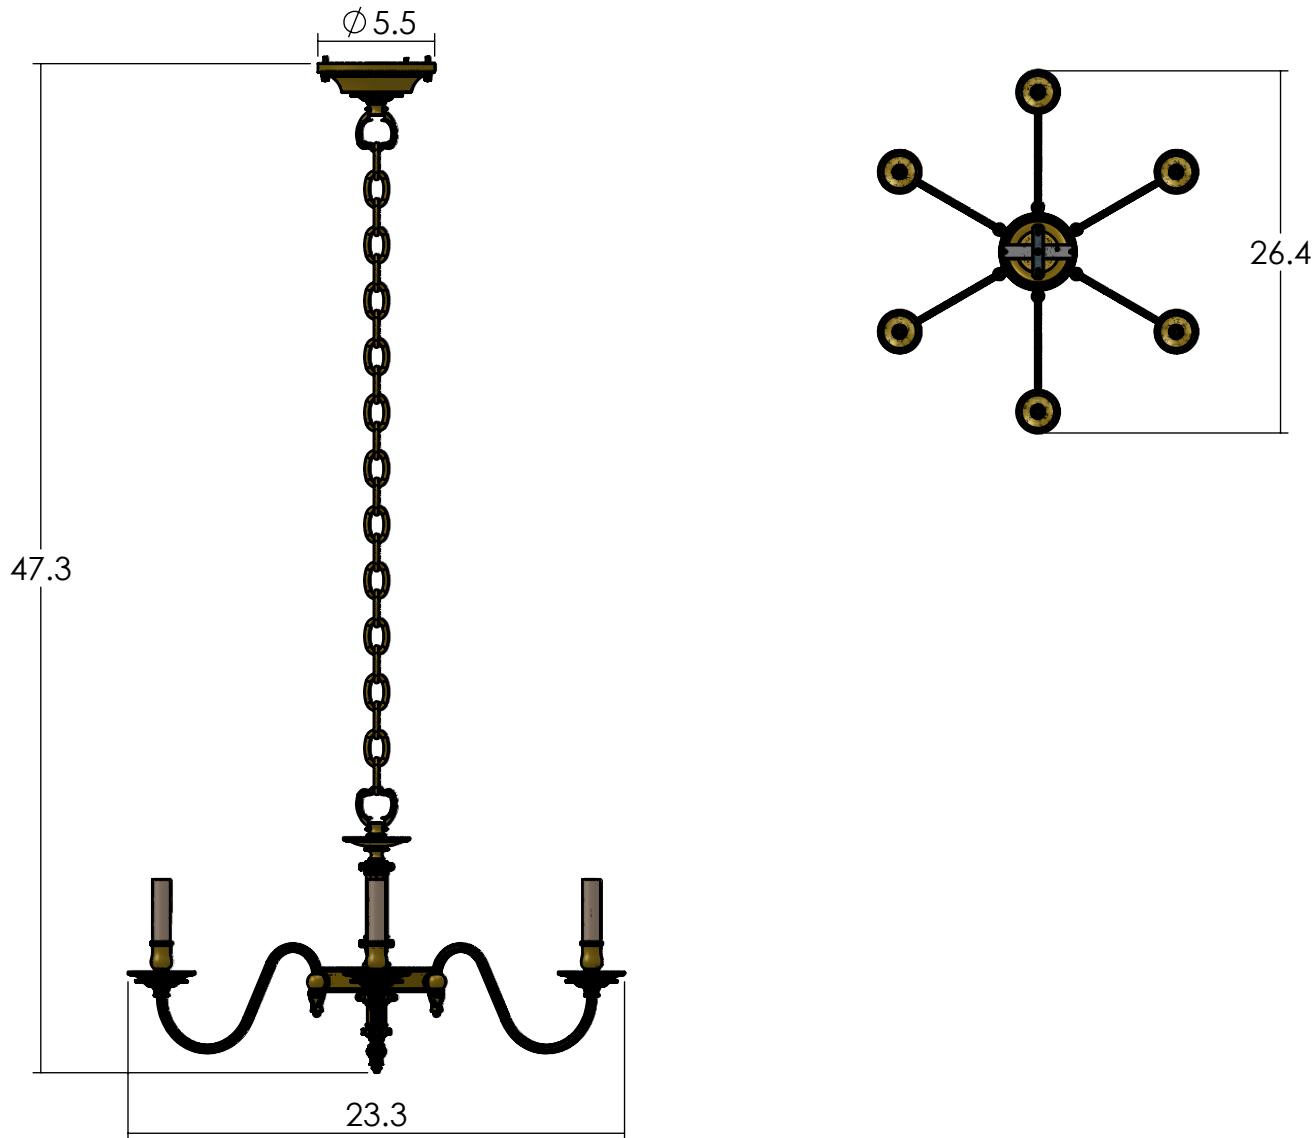

# CN-481-E2-05M

Family: Carlton

Fixture: Chandelier

Mount: Ceiling

Max per Socket: 60 Watts

Sockets: 6-Candelabra Base screw in

Overall Length: 48 inches

Durably constructed of solid brass in your choice of metal finish.

Made in USA by Brass Light Gallery.

UL listed dry location.

Accepts incandescent, CFL, or LED light bulb types.