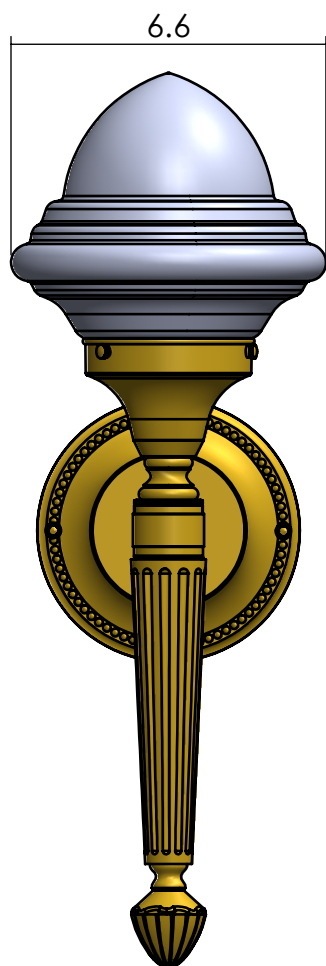

CN-210-A5

Family: Carlton

Fixture: Sconce

Mount: Wall

Max per Socket: 100 Watts

Sockets: 1-Medium Base screw in

Durably constructed of solid brass in your choice of metal finish.

Made in USA by Brass Light Gallery.