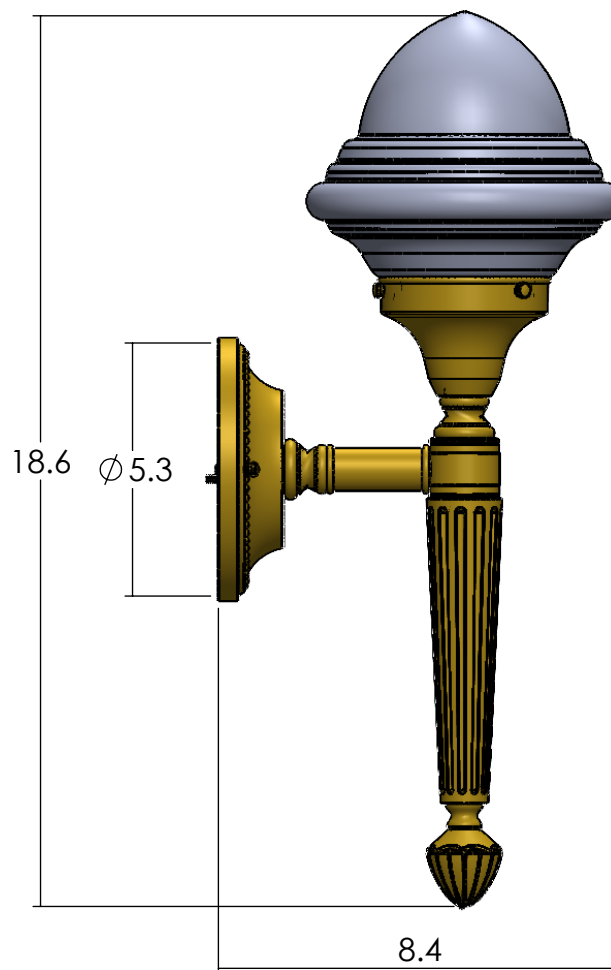

CN-210-A5

Family: Carlton

Fixture: Sconce

Mount: Wall

Max per Socket: 100 Watts

Sockets: 1-Medium Base screw in

Durably constructed of solid brass in your choice of metal finish.

Made in USA by Brass Light Gallery.