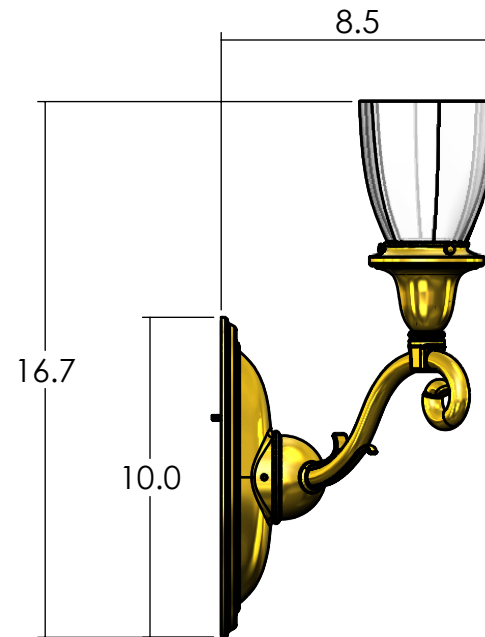

CN-204-D8

Family: Canterbury

Fixture: Sconce

Mount: Wall

Max per Socket: 150 Watts

Sockets: 2-Medium Base screw in

Durably constructed of solid brass in your choice of metal finish.

Made in USA by Brass Light Gallery.

UL listed dry location.

Accepts incandescent, CFL, or LED light bulb types.