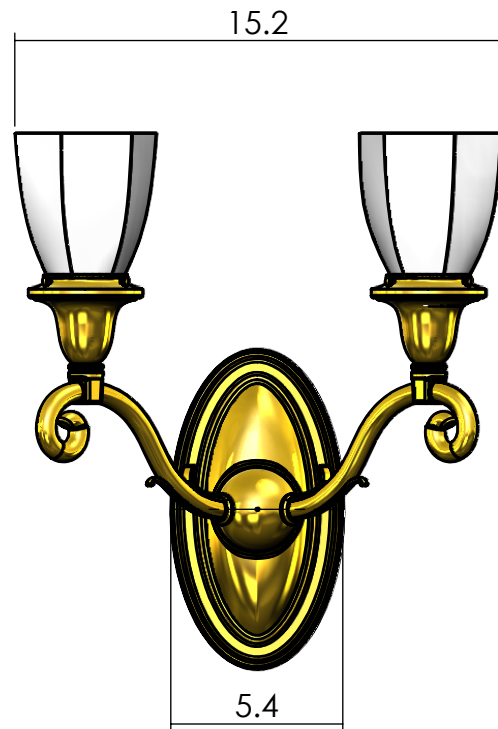

CN-204-D8

Family: Canterbury

Fixture: Sconce

Mount: Wall

Max per Socket: 150 Watts

Sockets: 2-Medium Base screw in

Durably constructed of solid brass in your choice of metal finish.

Made in USA by Brass Light Gallery.

UL listed dry location.

Accepts incandescent, CFL, or LED light bulb types.