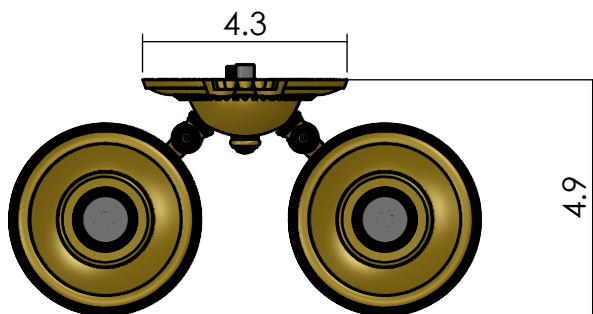

CN-141-B7

Family: Newport

Fixture: Sconce

Mount: Wall

Max per Socket: 60 Watts

Sockets: 2-Medium Base screw in

Durably constructed of solid brass in your choice of metal finish.

Made in USA by Brass Light Gallery.

UL listed dry location.

Accepts incandescent, CFL, or LED light bulb types.