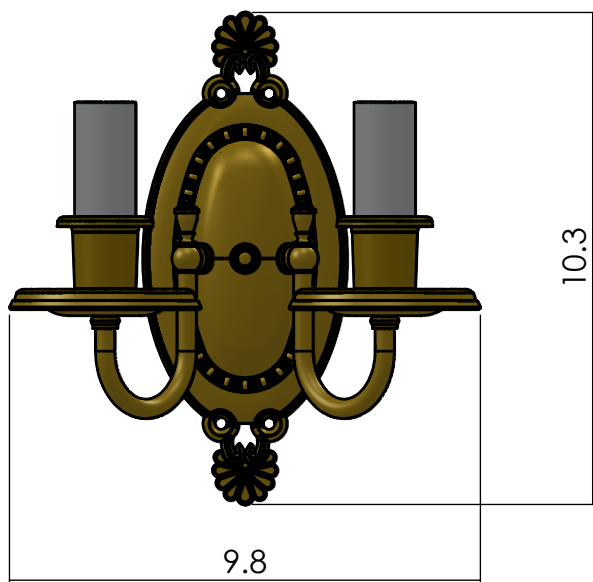

CN-141-B7

Family: Newport

Fixture: Sconce

Mount: Wall

Max per Socket: 60 Watts

Sockets: 2-Medium Base screw in

Durably constructed of solid brass in your choice of metal finish.

Made in USA by Brass Light Gallery.