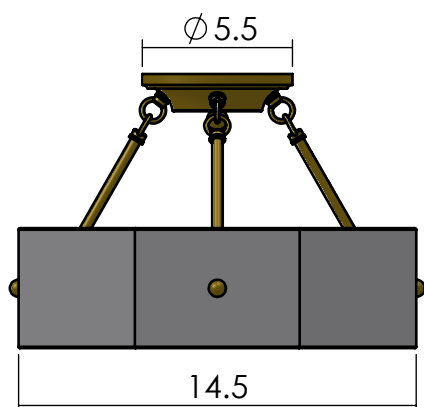

AL-8016-AA-N

Family: Doric

Fixture: Alabaster Pendant

Mount: Ceiling

Max per Socket: 60 Watts

Sockets: 4-Candelabra Base screw in

Overall Width: 16 inch

Durably constructed of solid brass and real alabaster stone.