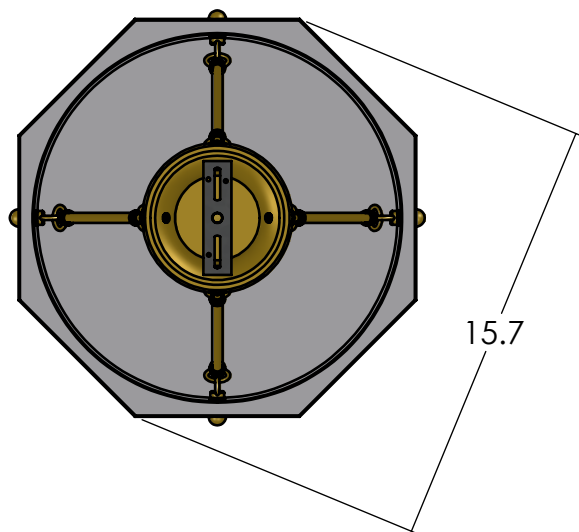

AL-8016-AA-N

Family: Doric

Fixture: Alabaster Pendant

Mount: Ceiling

Max per Socket: 60 Watts

Sockets: 4-Candelabra Base screw in

Overall Width: 16 inch

Durably constructed of solid brass and real alabaster stone.