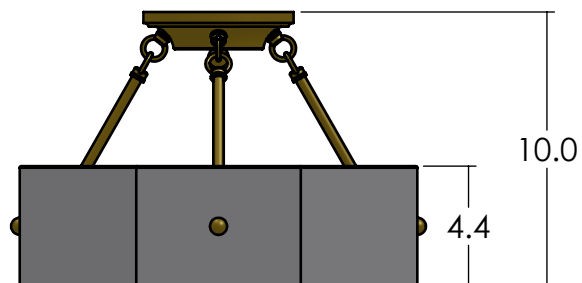

AL-8016-AA-N

Family: Doric

Fixture: Alabaster Pendant

Mount: Ceiling

Max per Socket: 60 Watts

Sockets: 4-Candelabra Base screw in

Overall Width: 16 inch

Durably constructed of solid brass and real alabaster stone.