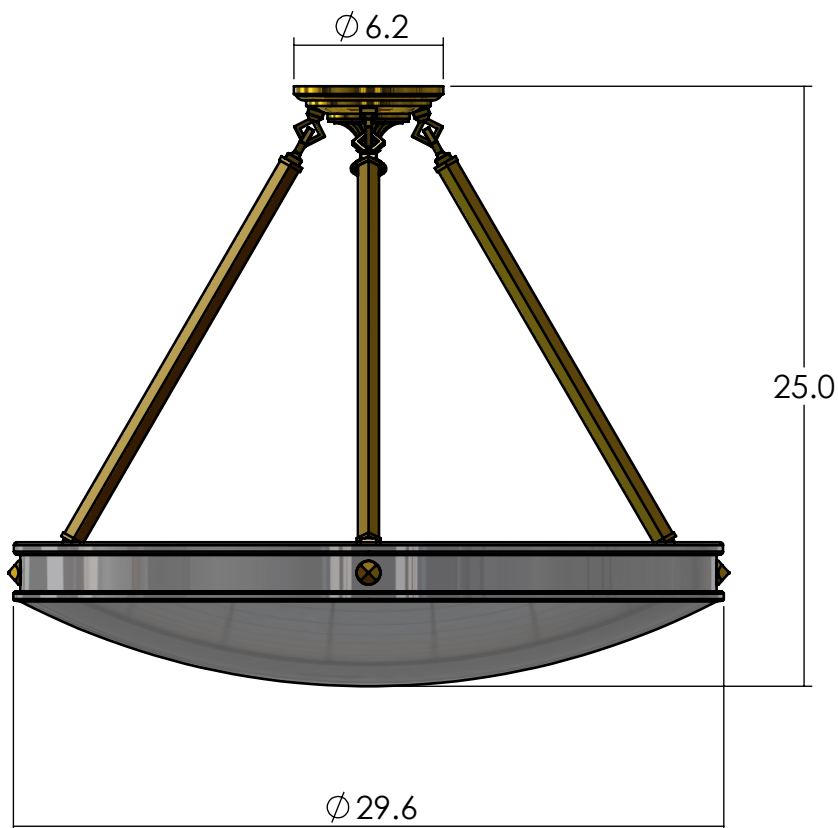

AL-2030-MR-N

Family: Tuscany Alabaster

Fixture: Morris Multi-Stem
Pendant Light

Overall Length: 25 inches

Max per Socket: 100 Watts

Sockets: 4-Medium Base screw
in

Bowl Width: 30 inch

Durably constructed of solid
brass and real alabaster stone