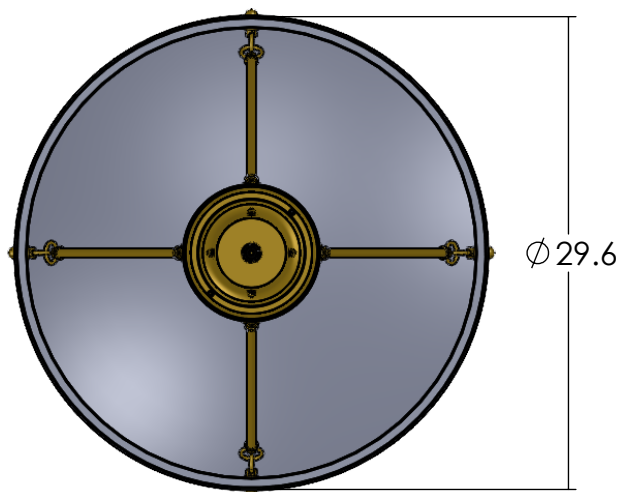

AL-2030-AA-N

Family: Tuscany Alabaster

Fixture: Multi-Stem Pendant Light

Max per Socket: 100 Watts

Sockets: 4-Medium Base screw in

Bowl Width: 30 inch

Durably constructed of solid brass and real alabaster stone.