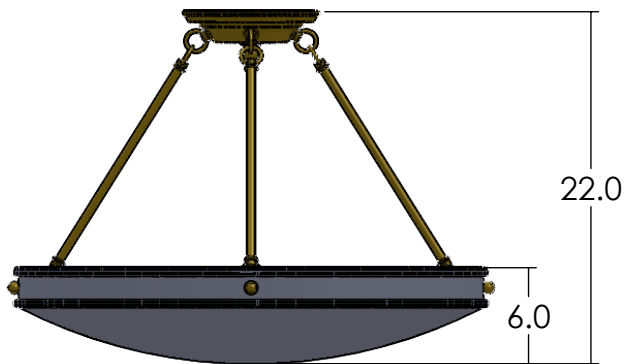

AL-2030-AA-N

Family: Tuscany Alabaster

Fixture: Multi-Stem Pendant Light

Max per Socket: 100 Watts

Sockets: 4-Medium Base screw in

Bowl Width: 30 inch

Durably constructed of solid brass and real alabaster stone.