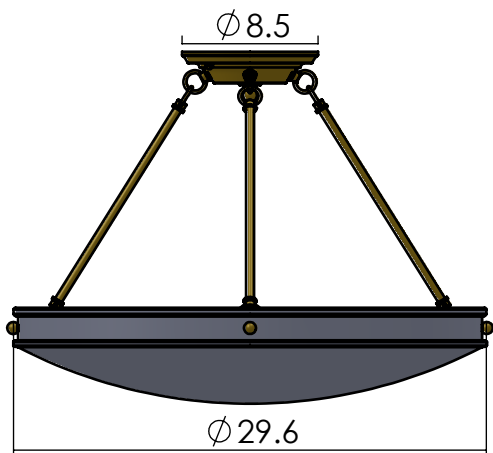

AL-2030-AA-N

Family: Tuscany Alabaster

Fixture: Multi-Stem Pendant Light

Max per Socket: 100 Watts

Sockets: 4-Medium Base screw in

Bowl Width: 30 inch

Durably constructed of solid brass and real alabaster stone.