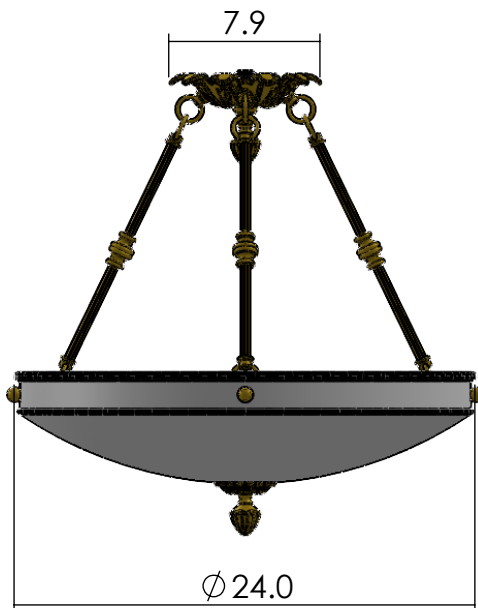

# AL-2024-AQ-Y

Family: Tuscany Alabaster

Fixture: Ornate Multi-Stem

Pendant Light

Overall Length: 24 inches

Max per Socket: 100 Watts

Sockets: 4-Medium Base screw in

Bowl Width: 24 inch

Durably constructed of solid brass and real alabaster stone.

Made in USA by Brass Light Gallery.

UL listed dry location.