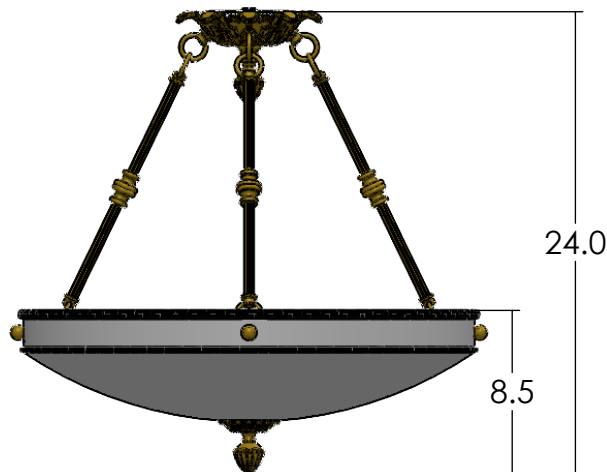

# AL-2024-AQ-Y

Family: Tuscany Alabaster

Fixture: Ornate Multi-Stem

Pendant Light

Overall Length: 24 inches

Max per Socket: 100 Watts

Sockets: 4-Medium Base screw in

Bowl Width: 24 inch

Durably constructed of solid brass and real alabaster stone.

Made in USA by Brass Light Gallery.

UL listed dry location.