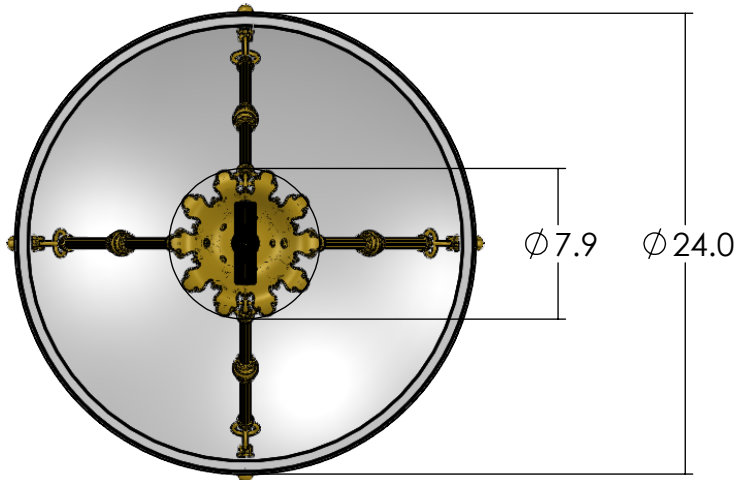

# AL-2024-AQ-Y

Family: Tuscany Alabaster

Fixture: Ornate Multi-Stem

Pendant Light

Overall Length: 24 inches

Max per Socket: 100 Watts

Sockets: 4-Medium Base screw in

Bowl Width: 24 inch

Durably constructed of solid brass and real alabaster stone.

Made in USA by Brass Light Gallery.

UL listed dry location.