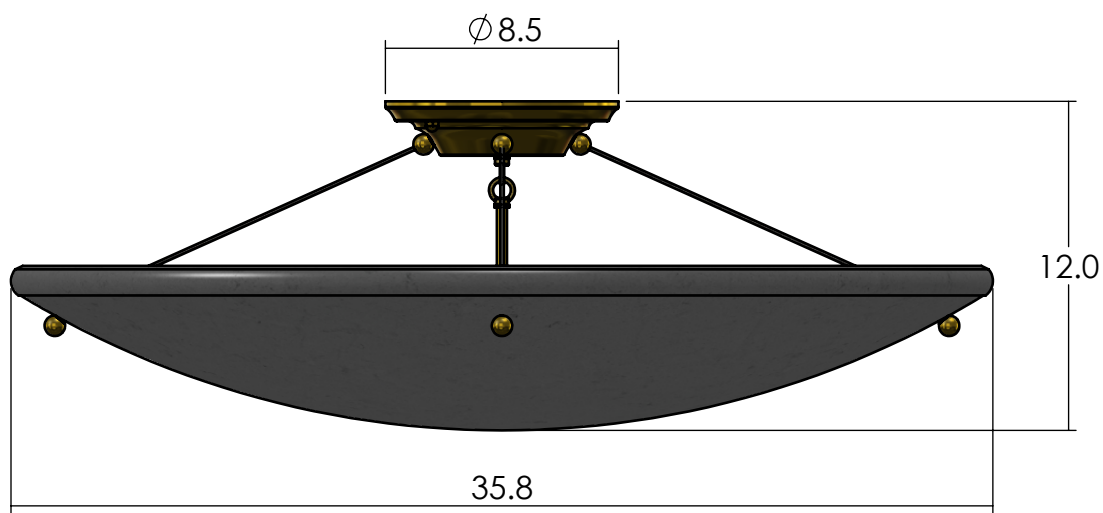

AL-1736-AH

Family: Empire Alabaster

Fixture: Pendant Light

Mount: Ceiling

Max per Socket: 100 Watts

Sockets: 4-Medium Base screw in

Bowl Width: 36 inches

Overall Length: 12 inches

Durably constructed of solid brass and real alabaster stone

Made in USA by Brass Light Gallery.

UL listed dry location

Accepts incandescent, CFL, or LED light bulb types