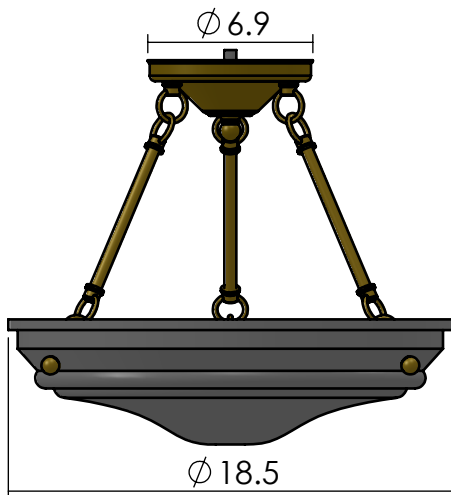

# AL-1318-AA-N

Family: Hampton Alabaster

Fixture: Pendant Light

Mount: Ceiling

Max per Socket: 60 Watts

Sockets: 3-Candelabra Base screw in

Bowl Width: 18 inch

Durably constructed of solid brass and real alabaster stone.