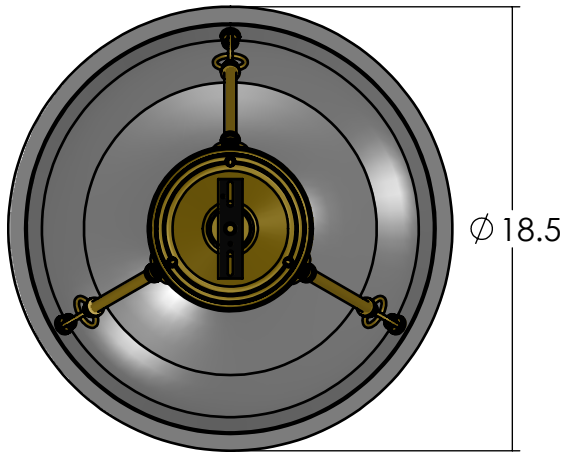

# AL-1318-AA-N

Family: Hampton Alabaster

Fixture: Pendant Light

Mount: Ceiling

Max per Socket: 60 Watts

Sockets: 3-Candelabra Base screw in

Bowl Width: 18 inch

Durably constructed of solid brass and real alabaster stone.

Made in USA by Brass Light Gallery.

UL listed dry location.

Accepts incandescent, CFL, or LED light bulb types.