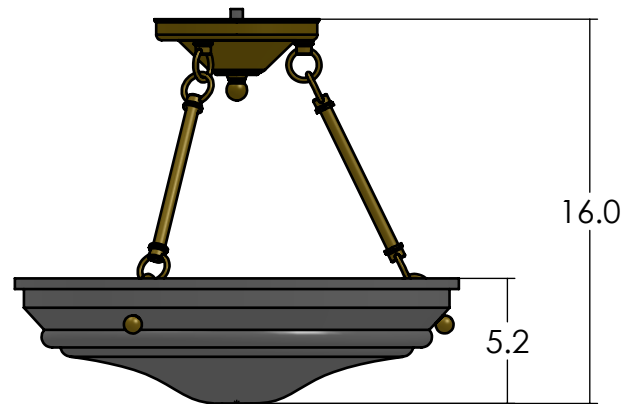

# AL-1318-AA-N

Family: Hampton Alabaster

Fixture: Pendant Light

Mount: Ceiling

Max per Socket: 60 Watts

Sockets: 3-Candelabra Base screw in

Bowl Width: 18 inch

Durably constructed of solid brass and real alabaster stone.