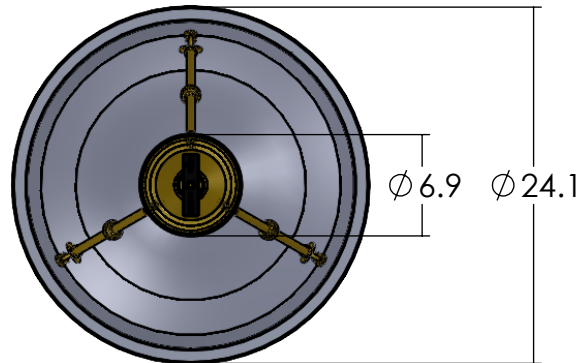

AL-1224-AA-Y

Family: Navarra Alabaster

Fixture: Pendant Light

Mount: Ceiling

Max per Socket: 75 Watts

Sockets: 3-Medium Base screw in

Bowl Width: 24 inch

Durably constructed of solid brass and real alabaster stone.