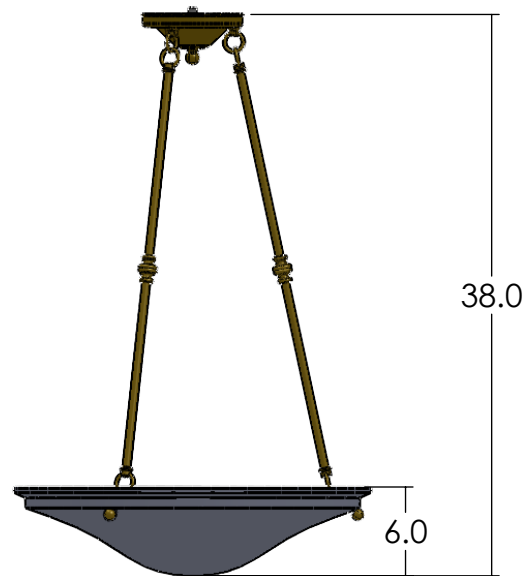

AL-1224-AA-Y

Family: Navarra Alabaster

Fixture: Pendant Light

Mount: Ceiling

Max per Socket: 75 Watts

Sockets: 3-Medium Base screw in

Bowl Width: 24 inch

Durably constructed of solid brass and real alabaster stone.