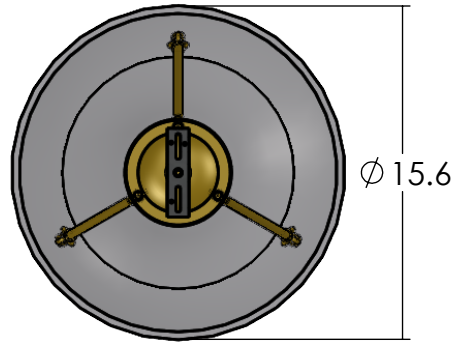

AL-1216-AA-N

Family: Navarra Alabaster

Fixture: Pendant Light

Mount: Ceiling

Max per Socket: 60 Watts

Sockets: 3-Candelabra Base screw in

Bowl Width: 16 inch

Durably constructed of solid brass and real alabaster stone.

Made in USA by Brass Light Gallery.

UL listed dry location.

Accepts incandescent, CFL, or LED light bulb types.