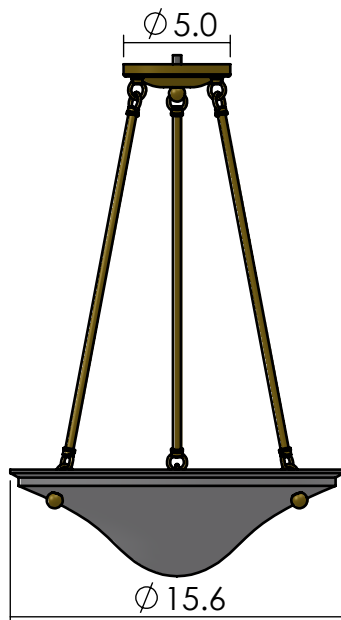

AL-1216-AA-N

Family: Navarra Alabaster

Fixture: Pendant Light

Mount: Ceiling

Max per Socket: 60 Watts

Sockets: 3-Candelabra Base screw in

Bowl Width: 16 inch

Durably constructed of solid brass and real alabaster stone.