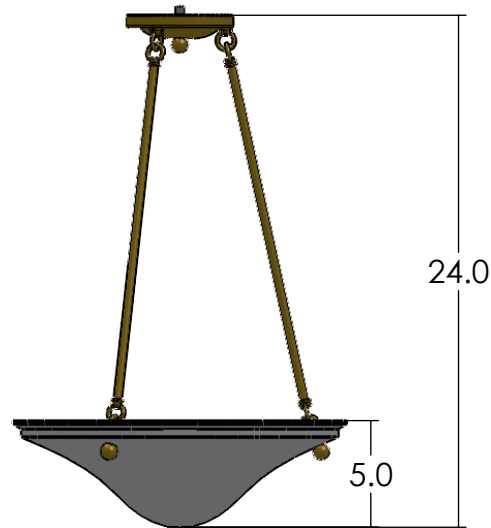

AL-1216-AA-N

Family: Navarra Alabaster

Fixture: Pendant Light

Mount: Ceiling

Max per Socket: 60 Watts

Sockets: 3-Candelabra Base screw in

Bowl Width: 16 inch

Durably constructed of solid brass and real alabaster stone.