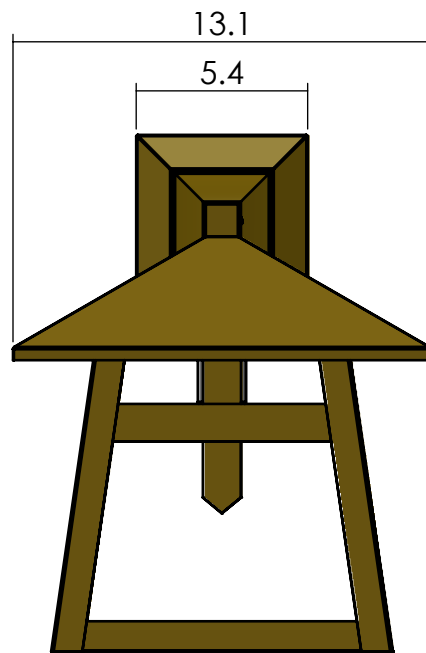

PA-6413-A10

Family: Stamford Lantern

Fixture: Straight Arm Wall Sconce Light

Max per Socket: 150 Watts

Sockets: 1-Medium Base screw in

Lantern Width: 13 inch

Durably constructed of solid brass in your choice of metal finish.