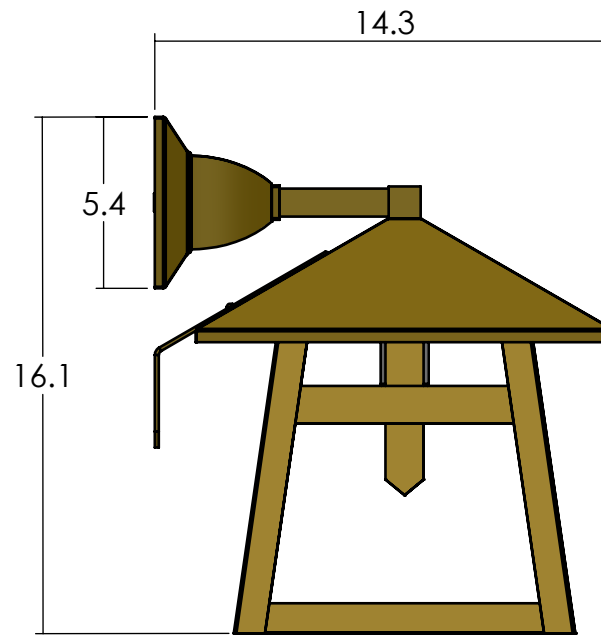

PA-6413-A10

Family: Stamford Lantern

Fixture: Straight Arm Wall Sconce Light

Max per Socket: 150 Watts

Sockets: 1-Medium Base screw in

Lantern Width: 13 inch

Durably constructed of solid brass in your choice of metal finish.