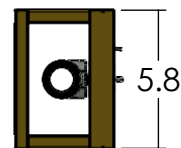

PA-2535-A16

Family: Scottsdale Lantern

Fixture: Sconce

Mount: Wall

Max per Socket: 75 Watts

Sockets: 6-Medium Base screw in

Lantern Width: 35 inch

Durably constructed of solid brass in your choice of metal finish.