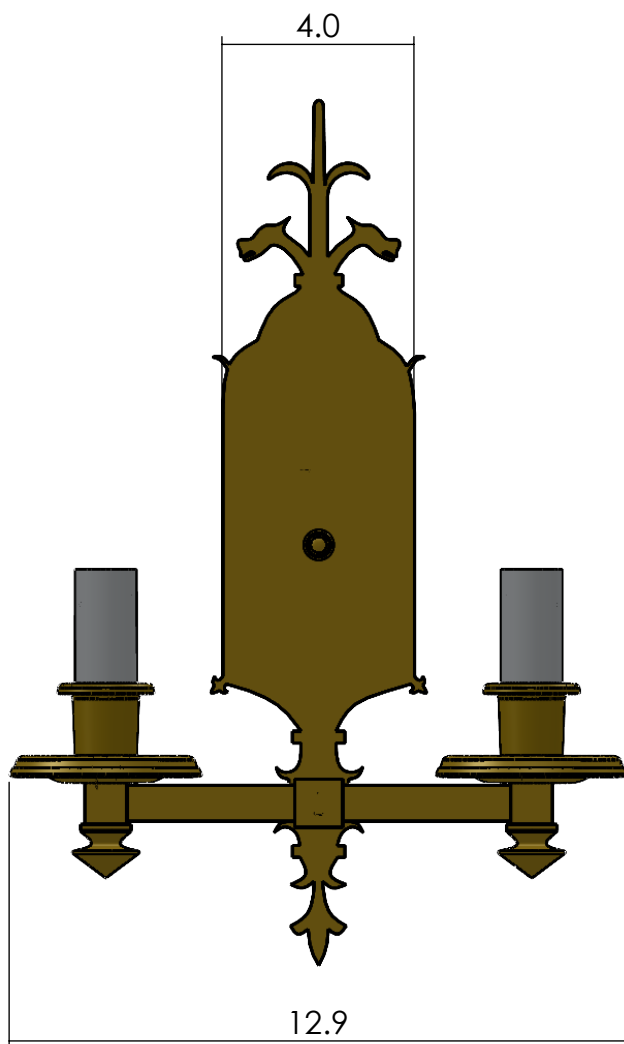

PA-124-B7

Family: Tudor Dragon™

Type: Two Light Straight Arm  
Sconce with electric candle

Location: Interior Lighting

Mount: Wall

Fixture: Sconce

Quantity Shades: Two

Durably constructed of solid  
brass in your choice of metal  
finish.