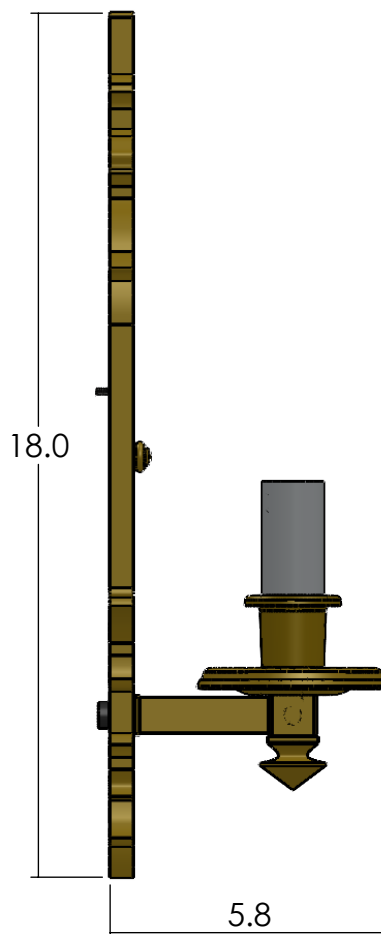

PA-124-B7

Family: Tudor Dragon™

Type: Two Light Straight Arm  
Sconce with electric candle

Location: Interior Lighting

Mount: Wall

Fixture: Sconce

Quantity Shades: Two

Durably constructed of solid  
brass in your choice of metal  
finish.