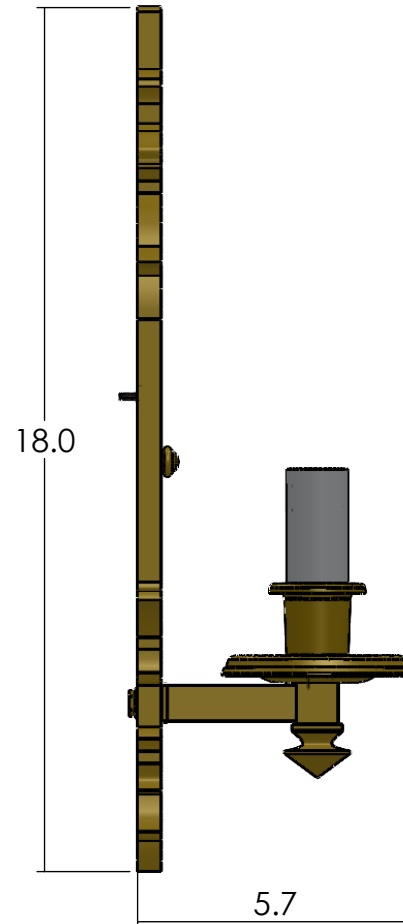

PA-123-B7

Family: Tudor Dragon™

Type: One Light Straight Arm Sconce with electric candle

Location: Interior Lighting

Mount: Wall

Fixture: Sconce

Quantity Shades: One

Durably constructed of solid brass in your choice of metal finish.