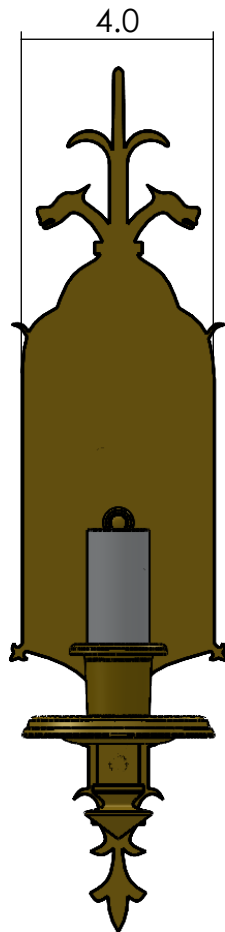

PA-123-B7

Family: Tudor Dragon™

Type: One Light Straight Arm Sconce with electric candle

Location: Interior Lighting

Mount: Wall

Fixture: Sconce

Quantity Shades: One

Durably constructed of solid brass in your choice of metal finish.