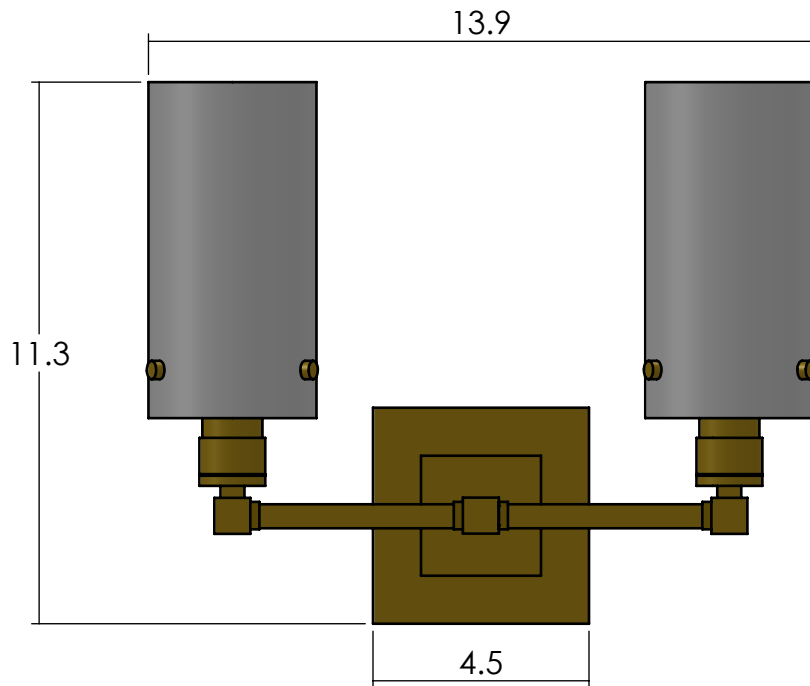

P11544

Family: Tribeca

Fixture: Sconce

Mount: Wall

Max per Socket: 100 Watts

Sockets: 2-Medium Base screw in

Durably constructed of solid brass in your choice of metal finish.

UL listed dry location.