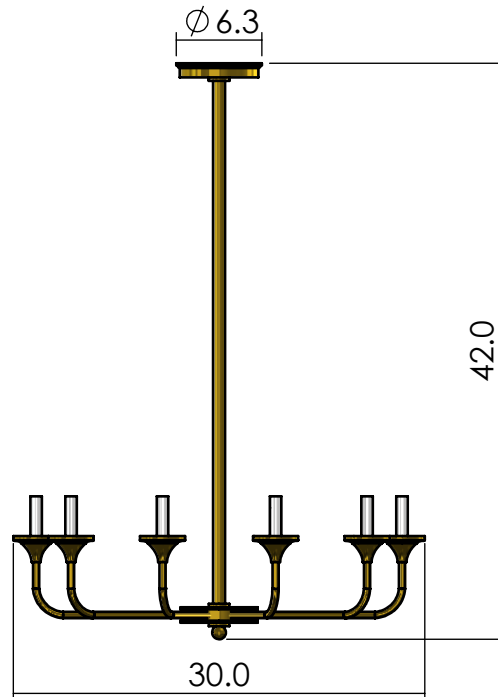

P11477

Family: Celeste

Fixture: Chandelier

Mount: Ceiling

Overall Length: 42 inches

Durably constructed of solid brass in your choice of metal finish.

Made in USA by Brass Light Gallery.

UL listed dry location.