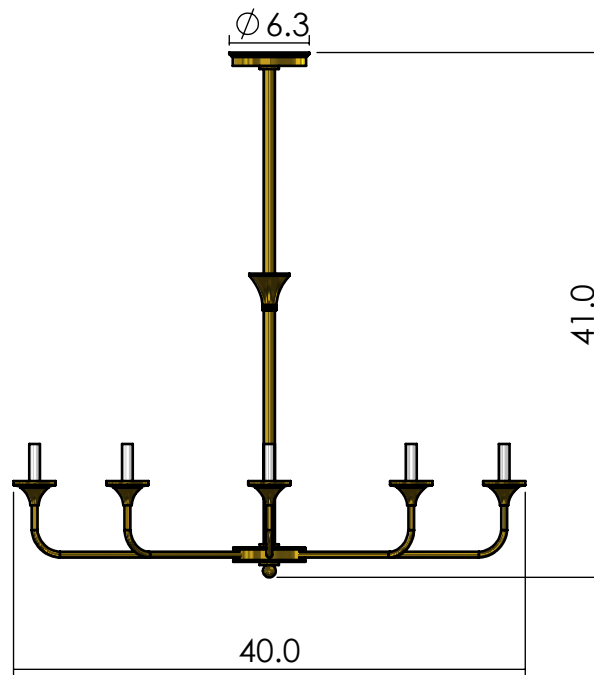

P11468

Family: Celeste

Fixture: Chandelier

Mount: Ceiling

Max per Socket: 60 Watts

Sockets: 8 - Candelabra Base screw in

Overall Length: 41 inches

Durably constructed of solid brass in your choice of metal finish.