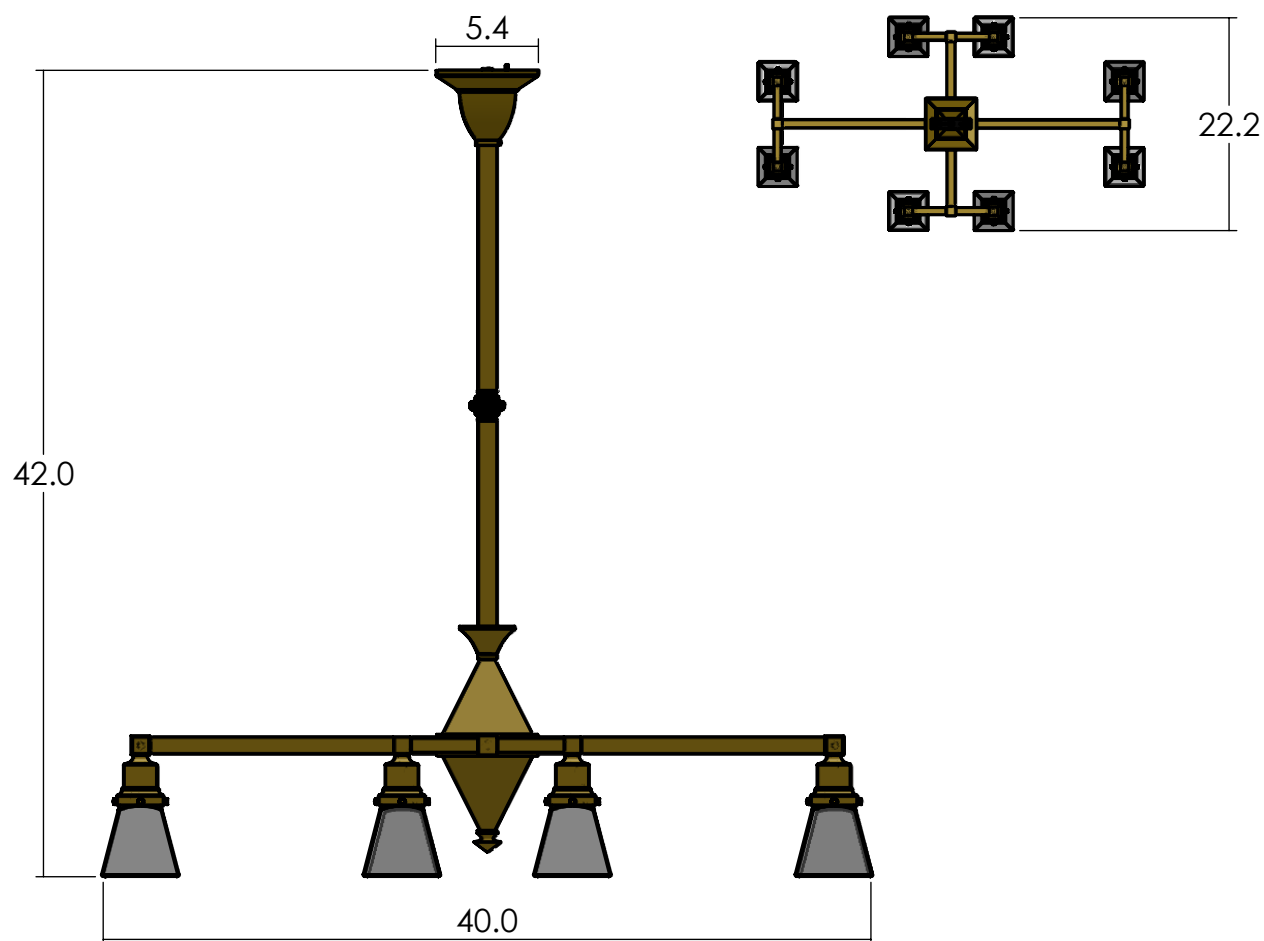

GR-442-B1-03M

Family: Golden Gate

Fixture: Chandelier

Mount: Ceiling

Max per Socket: 150 Watts

Sockets: 8-Medium Base
screw in

Overall Length: 42 inches

Durably constructed of solid
brass in your choice of metal
finish.

Made in USA by Brass Light
Gallery.

UL listed dry location.

Accepts incandescent, CFL,
or LED light bulb types.