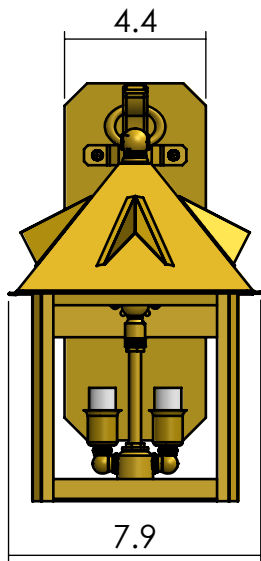

EX-6908-A42

Family: Stonehaven Lantern

Fixture: Exterior Wall Light

Mount: Wall

Max per Socket: 60 Watts

Sockets: 2-Candelabra Base

Lantern Width: 8 inch

Durably constructed of solid brass in your choice of metal finish.