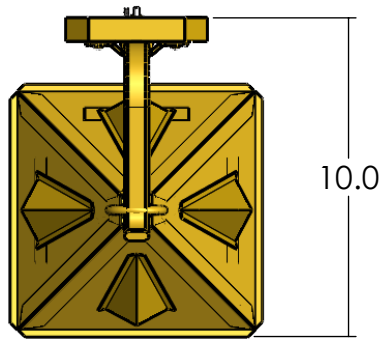

EX-6908-A42

Family: Stonehaven Lantern

Fixture: Exterior Wall Light

Mount: Wall

Max per Socket: 60 Watts

Sockets: 2-Candelabra Base

Lantern Width: 8 inch

Durably constructed of solid brass in your choice of metal finish.