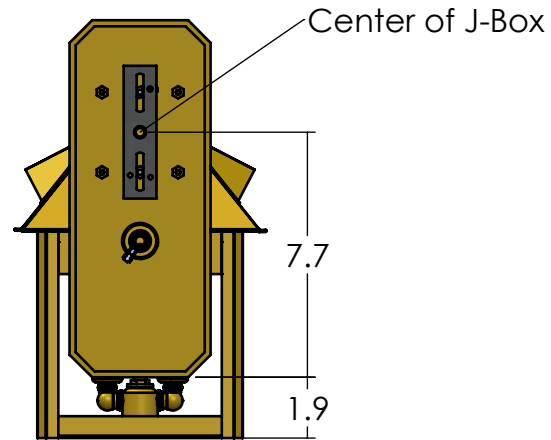

EX-6908-A42

Family: Stonehaven Lantern

Fixture: Exterior Wall Light

Mount: Wall

Max per Socket: 60 Watts

Sockets: 2-Candelabra Base

Lantern Width: 8 inch

Durably constructed of solid brass in your choice of metal finish.