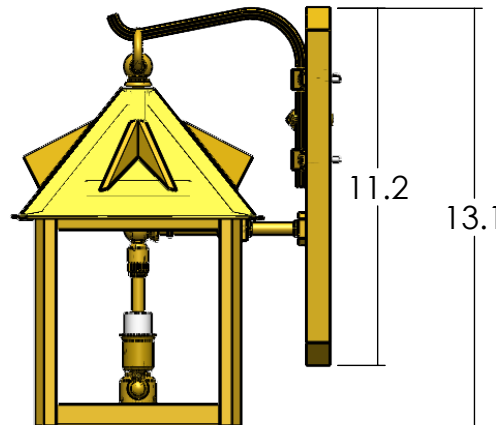

EX-6908-A42

Family: Stonehaven Lantern

Fixture: Exterior Wall Light

Mount: Wall

Max per Socket: 60 Watts

Sockets: 2-Candelabra Base

Lantern Width: 8 inch

Durably constructed of solid brass in your choice of metal finish.