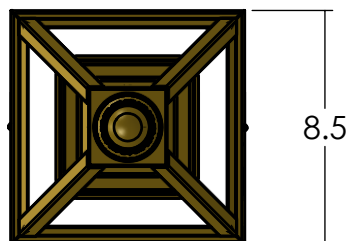

EX-5708-A22-CA

Family: London Lantern

Fixture: Post Light

Max per Socket: 60 Watts

Sockets: 2-Candelabra Base screw in

Lantern Width: 8 inch

Durably constructed of solid brass in your choice of metal finish.