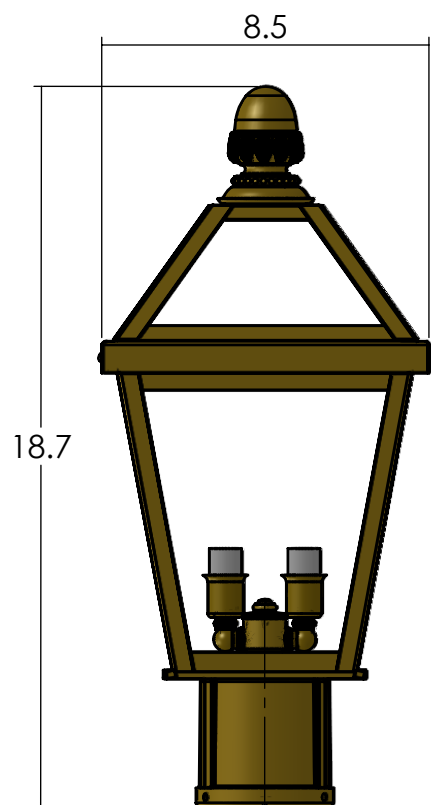

EX-5708-A22-CA

Family: London Lantern

Fixture: Post Light

Max per Socket: 60 Watts

Sockets: 2-Candelabra Base screw in

Lantern Width: 8 inch

Durably constructed of solid brass in your choice of metal finish.