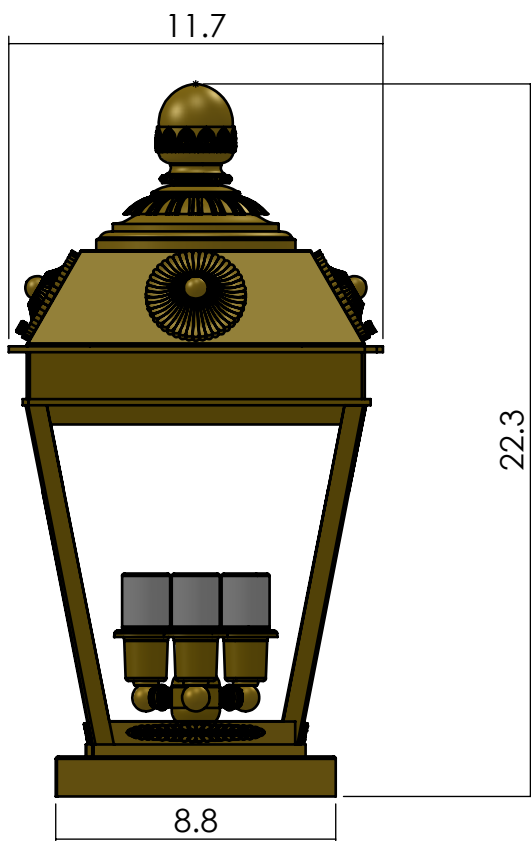

EX-5511-A23

Family: French Country Lantern

Fixture: Pier Light

Mount: Post and Pier

Max per Socket: 100 Watts

Sockets: 3-Medium Base screw in

Lantern Width: 11 inch

Durably constructed of solid brass in your choice of metal finish.