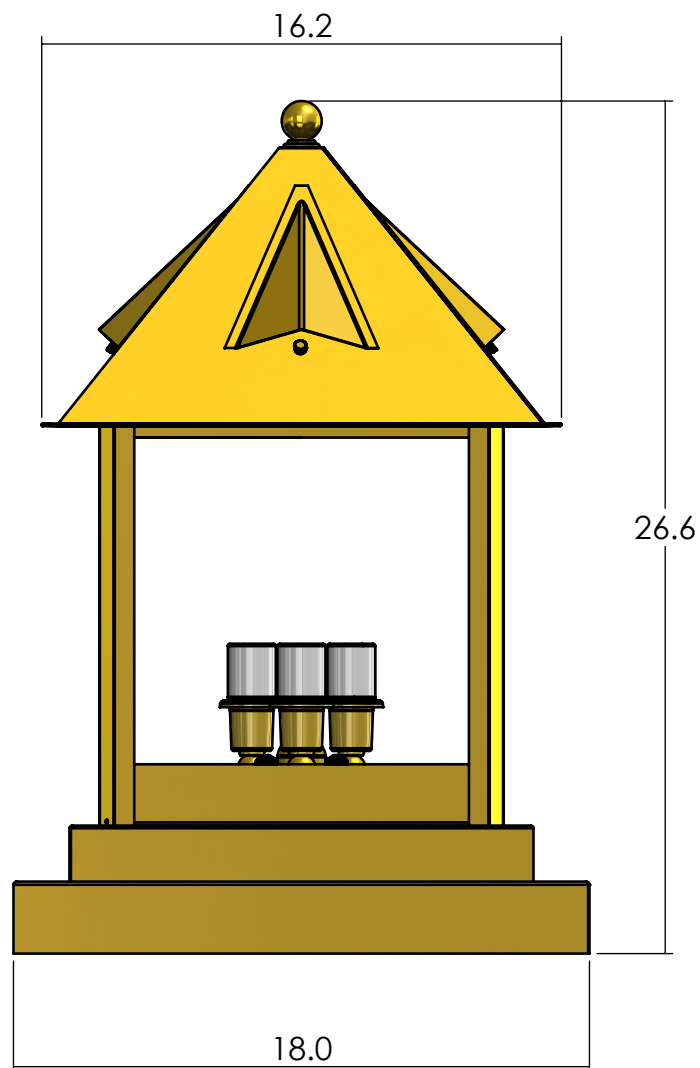

EX-5216-A23

Family: Cottage Lantern

Fixture: Pier Light

Mount: Post and Pier

Max per Socket: 100 Watts

Sockets: 3-Medium Base screw in

Lantern Width: 16 inch

Durably constructed of solid brass in your choice of metal finish.