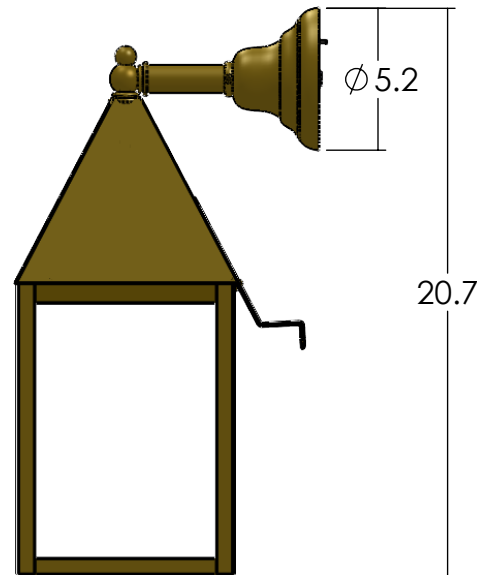

## EX-5108-A10

Family: Carriage Lantern

Fixture: Exterior Wall Light

Mount: Wall

Max per Socket: 150 Watts

Sockets: 1-Medium Base screw in

Lantern Width: 8 inch

Durably constructed of solid brass in your choice of metal finish.