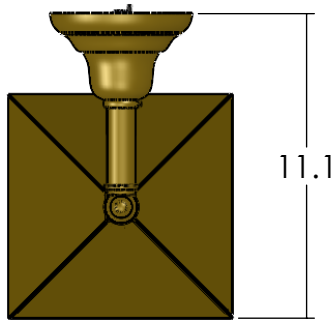

## EX-5108-A10

Family: Carriage Lantern

Fixture: Exterior Wall Light

Mount: Wall

Max per Socket: 150 Watts

Sockets: 1-Medium Base screw in

Lantern Width: 8 inch

Durably constructed of solid brass in your choice of metal finish.