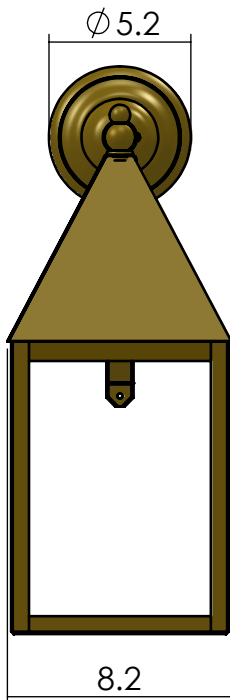

## EX-5108-A10

Family: Carriage Lantern

Fixture: Exterior Wall Light

Mount: Wall

Max per Socket: 150 Watts

Sockets: 1-Medium Base screw in

Lantern Width: 8 inch

Durably constructed of solid brass in your choice of metal finish.