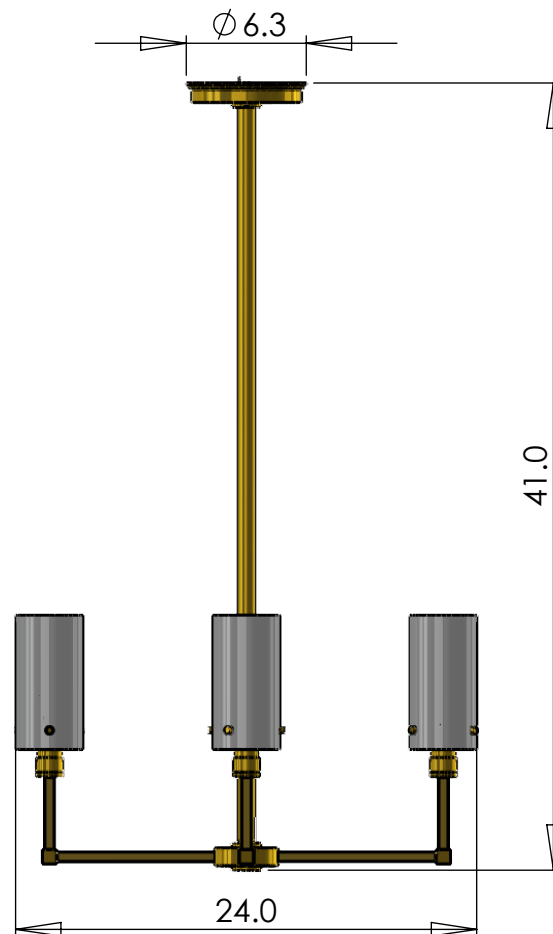

CN-640-H1-09M

Family: Tribeca

Fixture: Chandelier

Mount: Ceiling

Max per Socket: 150 Watts

Sockets: 4-Medium Base screw in

Overall Length: 41 inches

Durably constructed of solid brass in your choice of metal finish.