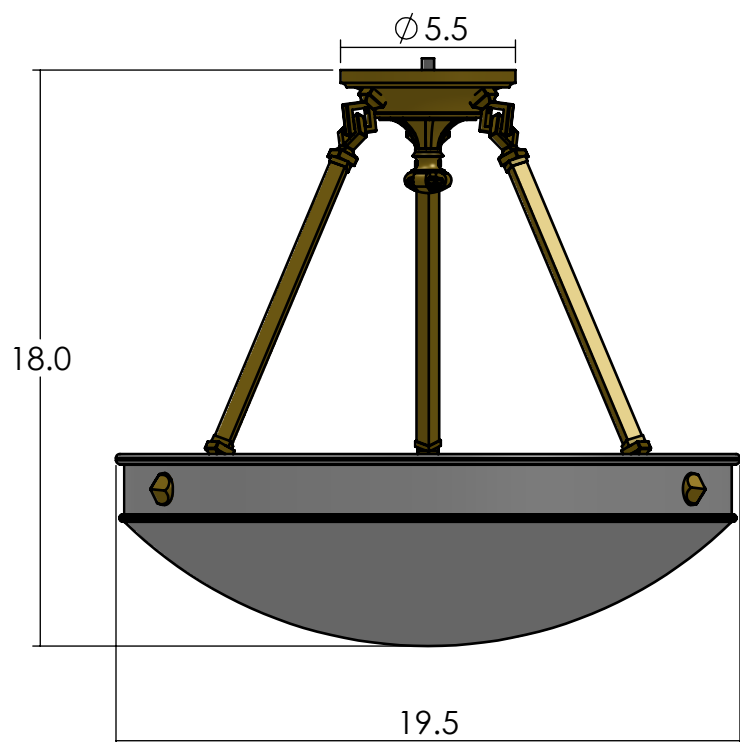

AL-2019-MR-N

Family: Tuscany Alabaster

Fixture: Ceiling Light

Mount: Ceiling

Max per Socket: 75 Watts

Sockets: 3-Medium Base screw in

Bowl Width: 19 inch

Durably constructed of solid brass and real alabaster stone.