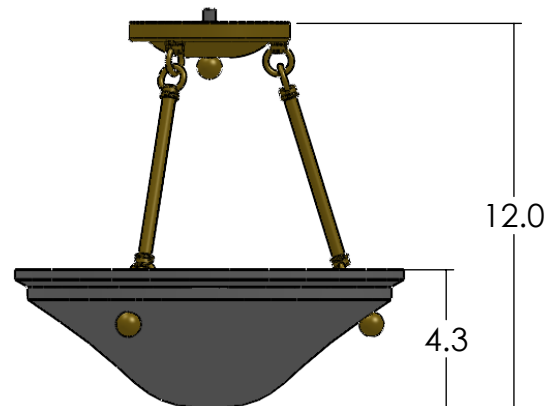

# AL-1212-AA-N

Family: Navarra Alabaster

Fixture: Ceiling Light

Mount: Ceiling

Max per Socket: 40 Watts

Sockets: 3-Candelabra Base screw in

Bowl Width: 12 inch

Durably constructed of solid brass and real alabaster stone.