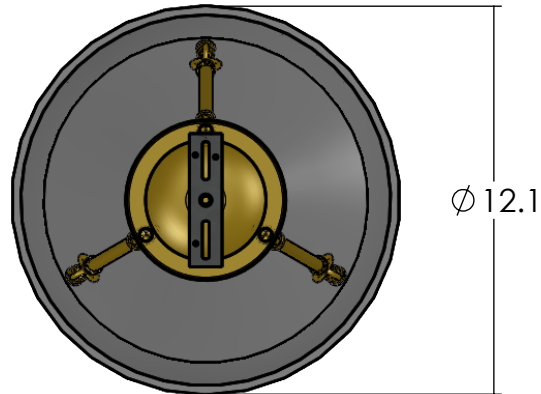

# AL-1212-AA-N

Family: Navarra Alabaster

Fixture: Ceiling Light

Mount: Ceiling

Max per Socket: 40 Watts

Sockets: 3-Candelabra Base screw in

Bowl Width: 12 inch

Durably constructed of solid brass and real alabaster stone.

Made in USA by Brass Light Gallery.

UL listed dry location.

Accepts incandescent, CFL, or LED light bulb types.