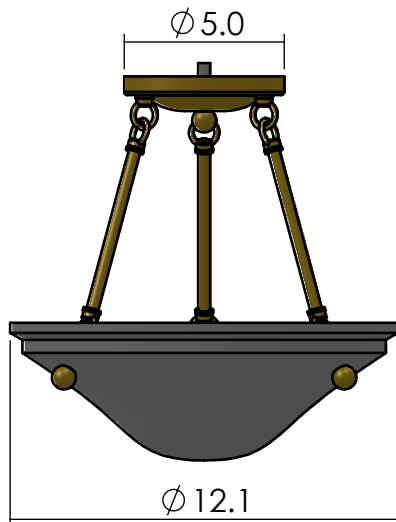

# AL-1212-AA-N

Family: Navarra Alabaster

Fixture: Ceiling Light

Mount: Ceiling

Max per Socket: 40 Watts

Sockets: 3-Candelabra Base screw in

Bowl Width: 12 inch

Durably constructed of solid brass and real alabaster stone.